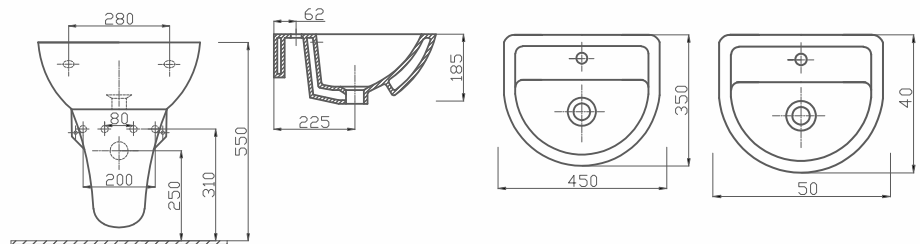

PROJECT WASHBASIN 35x45 CM

Code	Product	Pallet/Pcs.
70TK20045.00.1.1.01	Project Washbasin 35x45 cm	48
70TK31002.00.2.2.01	Compatible Half Pedestal	72
70IN30002.00.2.2.01	Compatible Full Pedestal	A32/K40