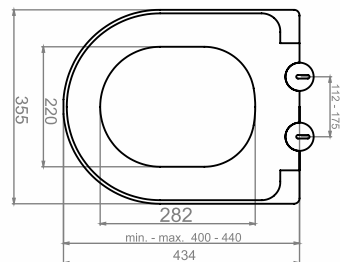

GALAXY SEAT COVER MATTE BLACK

Code	Product	Pallet/Pcs.
31GY01002.06.0.3.01	Galaxy Seat Cover Matte Black Duroplast Softclose	10 / 200