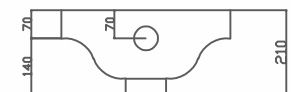

## SQUATTING PAN

Code  
70TT43001.00.2.1.01

Product  
Slim Squatting Pan (42 x 52 cm)

Pallet/Pcs.  
A28/K20

Color: White