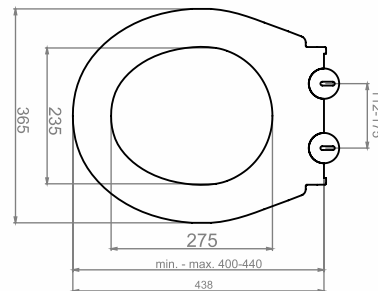

GALAXY SEAT COVER (TOP TIGHTENING)

Code 31GY01002.03.0.2.01 Product Galaxy Seat Cover Duroplast Softclose

Pallet/Pcs. 10 / 200