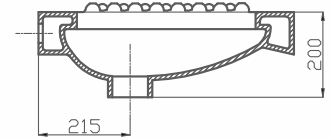

SQUATTING PAN

Code
70TT40001.00.1.1.01

Product
Closed Rim Squatting Pan (50x60cm)

Pallet/Pcs.
A32/K20

Color: White