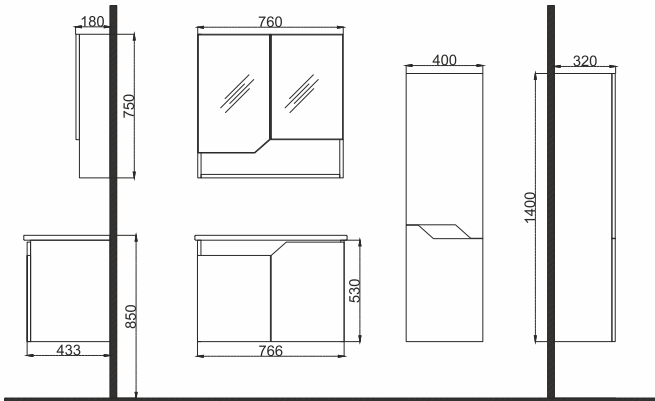

SPECIFICATION

- Body MDF Lam, Front surface matte white lacquered
- Acrylic painting
- Softclose flap

Compatible Washbasin:
70TH21080.00.1.101

Color Options