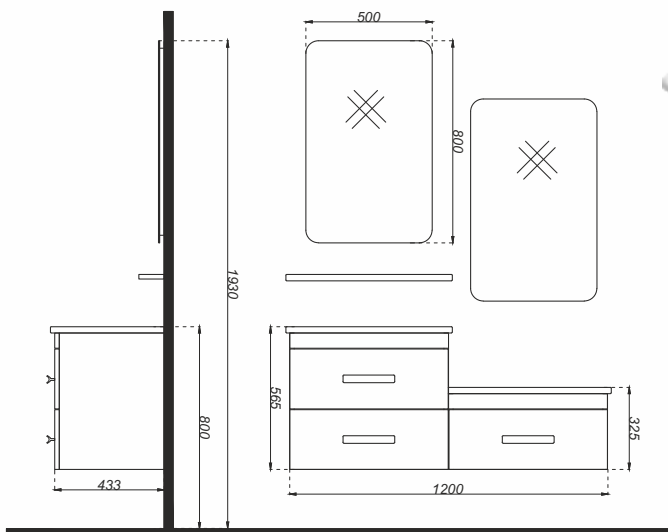

SPECIFICATION

- MDF Lam Body & Drawers
- Softclose Drawers, Double Washbasin
- Double Mirror, Shelf

Compatible Washbasin:
THIN 65 cm: 70TH21065.00.1.1.01
THIN 55 cm: 70TH21055.00.1.1.01

Color Options