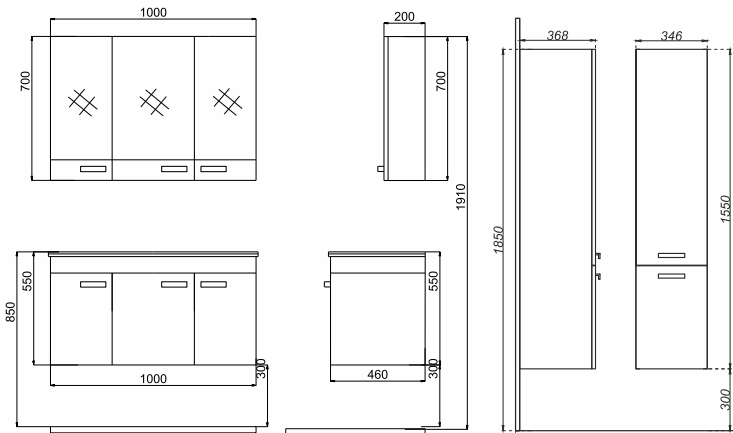

SPECIFICATION

- MDF Lam Body & Covers
- Softclose Covers, Mirrored Doors

Compatible Washbasin:
LINE 100 cm :70LN21100.00.1.1.01

Color Options: