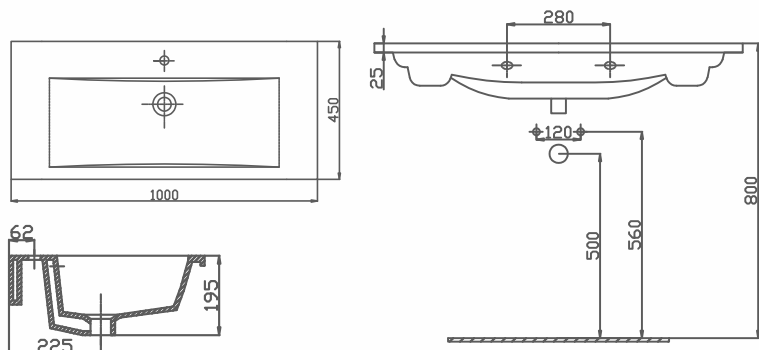

THIN WASHBASIN 100 CM

Code	Product	Pallet/Pcs.
70TH21100.00.1.1.01	Vanity Washbasin 100cm	K12