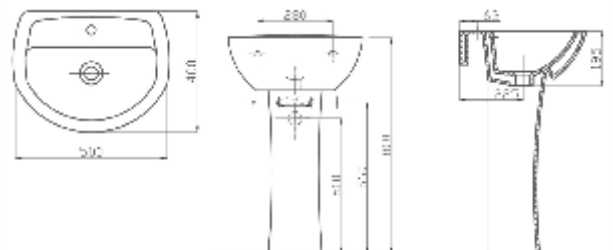

EFEKTA WASHBASIN 50x60 CM

Code	Product	Pallet/Pcs
70SF20060.00.1.1.01	Washbasin 50 x 60 cm	A36/K30
70IN30002.00.2.2.01	Full Pedestal	A32/K40
70IN31001.00.2.2.01	Half Pedestal	A32/K32
-	Washbasin & Full Pedestal	-
-	Washbasin & Yarım Ayak	-

Color: White

EFEKTA WASHBASIN 45x55 CM

Code	Product	Pallet/Pcs
70SF20055.00.1.1.01	Washbasin 45 x 55 cm	A36/K14
70IN30002.00.2.2.01	Full Pedestal	A32/K40
70IN31001.00.2.2.01	Half Pedestal	A32/K32
-	Washbasin & Full Pedestal	-
-	Washbasin & Yarım Ayak	-

Color: White

EFEKTA WASHBASIN 40x50 CM

Code	Product	Pallet/Pcs.
70EF20050.00.1.1.01	Washbasin 40 x 50 cm	A36/K30
70IN30002.00.2.2.01	Full Pedestal	A32/K40
70IN31001.00.2.2.01	Half Pedestal	A32/K32
-	Washbasin & Full Pedestal	-
-	Washbasin & Half Pedestal	-

Color: White