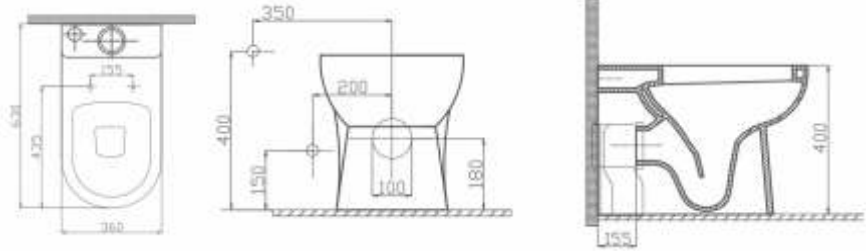

SAFRAN BACK TO WALL CLOSE COUPLED WC

Code	Product	Pallet/Pcs.
70SF06001.30.1.1.01	Back To Wall Close Coupled WC	-
70DE60001.30.1.1.01	Cistern	-
-	WC & Cistern	K9
31GY01002.05.0.3.01	Galaxy Seat Cover Duroplast Softclose	K10

Color: Bright Black

SAFRAN BACK TO WALL CLOSE COUPLED WC

Code	Product	Pallet/Pcs.
70SF06001.01.1.1.01	Back To Wall Close Coupled WC	-
70DE60001.01.1.1.01	Cistern	-
-	WC & Cistern	K9
31GY01002.06.0.3.01	Galaxy Seat Cover Duroplast Softclose	K10

Color: Matte Black