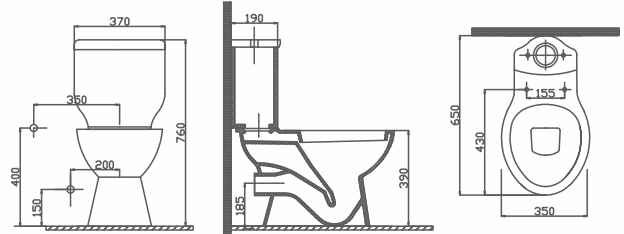

EFEKTA CLOSE COUPLED WC P-TRAP

Code	Product	Pallet/Pcs.
70EF01002.00.1.1.01	Close Coupled WC P-Trap	A18/K9
70IN60001.00.1.1.01	Cistern	A30/K9
-	WC & Cistern	-
32SR01002.03.0.0.01	Star Seat Cover PP Softclose	K10
31SR01002.03.0.2.01	Star Seat Cover Duroplast Softclose	K10

Color: White