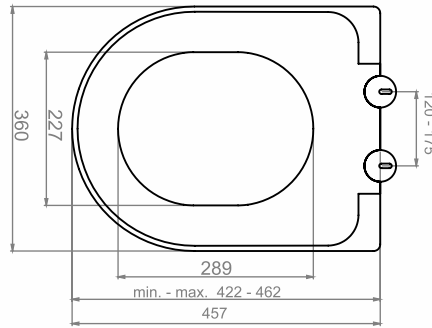

GALAXY SEAT COVER PP SOFTCLOSE

Code	Product	Pallet/Pcs.
32GY01002.03.0.0.01	Galaxy Seat Cover PP Softclose	10 / 200

GALAXY SLIM SEAT COVER

Code	Product	Pallet/Pcs.
31GY01002.03.0.2.02	Galaxy Slim Seat Cover Duroplast Softclose	10 / 200