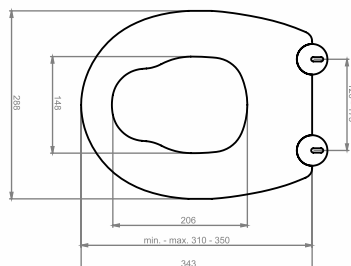

CHILD SEAT COVER

Code
32CK01.001.03.00.01

Product
Child Seat Cover PP

Pallet/Pcs.
10