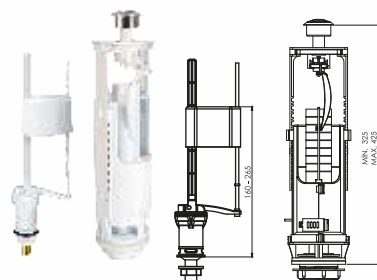

CHILD FLUSH MECHANISM

Code	Product	Pallet/Pcs.
42CH01000.00.0.0.01	Child Flush Mechanism	20