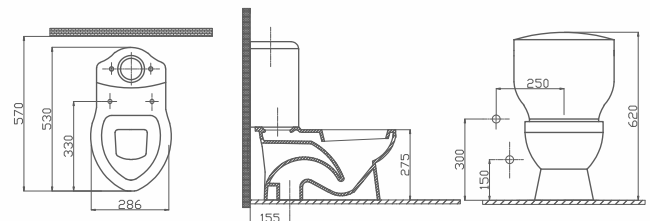

CHILD WC

Code	Product	Pallet/Pcs
70CH01001.00.1.1.01	Child WC	A20/K16
70CH60001.00.1.1.01	Cistern	A20/K16
-	WC & Cistern	-
32CK01.001.03.0.0.01	Child Seat Cover PP	-

Color: White