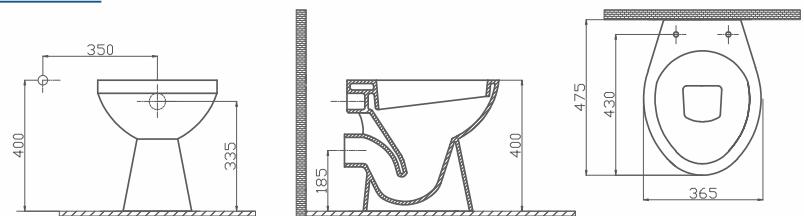

SINGLE WC P-TRAP

Code	Product	Pallet/Pcs.
70TK07002.00.1.1.01	Single WC P-Trap	A24/K15
32SR01002.03.0.0.01	Star Seat Cover PP Softclose	K10

Color: White