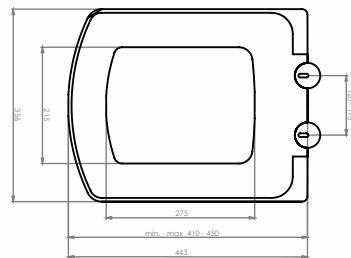

SEAT COVERS

SPACE SEAT COVER MATTE BLACK (TOP TIGHTENING)

Code
31SE01002.06.00.01

Product
Space Seat Cover Matte Black Duroplast
Softclose

Pallet/Pcs.
10 / 200

SPACE SEAT COVER BRIGHT BLACK

Code
31SE01002.05.02.01

Product
Space Seat Cover Bright Black Duroplast
Softclose

Pallet/Pcs.
10 / 200

SPACE SEAT COVER PP SOFTCLOSE

Code
32SE01002.03.00.01

Product
Space Seat Cover PP Softclose

Pallet/Pcs.
10 / 200

CHILD SEAT COVER

Code
32CK01.001.03.00.01

Product
Child Seat Cover PP

Pallet/Pcs.
10