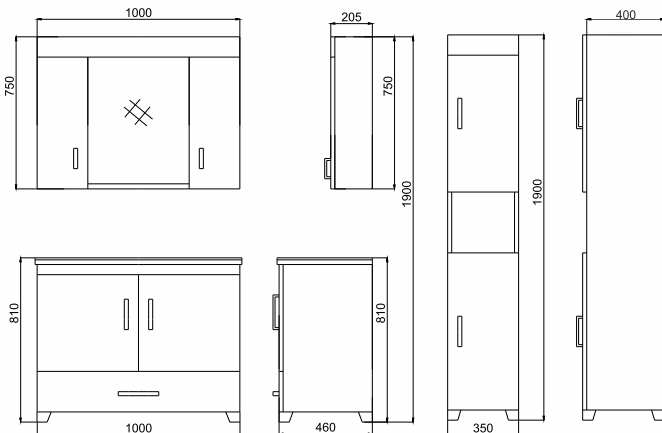

SPECIFICATION

MDF Lam Body, MDF Lam Flap
Mirror, Socket, Spot Light

Compatible Washbasin:
LINE 100 cm :70LN21100.00.1.1.01

Color Options