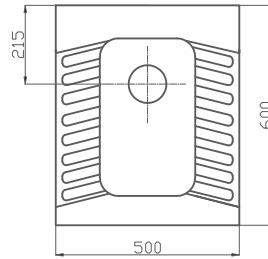

SQUATTING PAN

Code
70TT40001.00.1.1.01

Product
Closed Rim Squatting Pan (50x60cm)

Pallet/Pcs.
A32/K20

Color: White