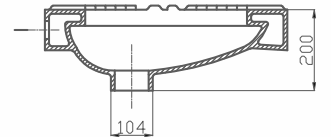

SQUATTING PAN

Code
70TT42001.00.1.1.01

Product
Sun Type Squatting Pan

Pallet/Pcs.
A32/K20

Color: White