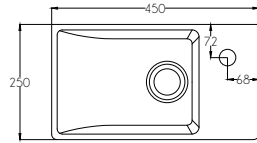

VANITY WASHBASIN 25x 45 CM

Code	Product	Pallet/Pcs.
70TK21045.00.1.1.01	Washbasin 25x45 cm	56