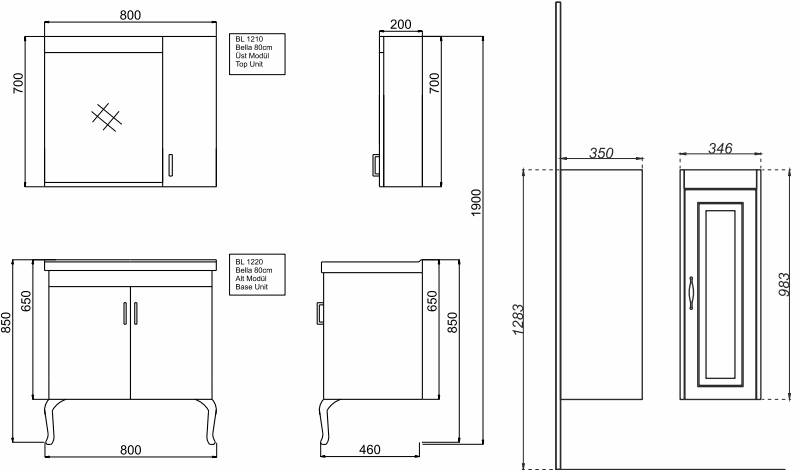

SPECIFICATION

MDF Lam Body
Membrane Coated Flaps
Mirror