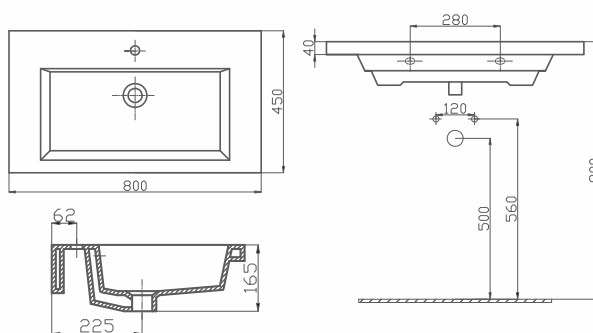

LINE WASHBASIN 80 CM

Code	Product	Pallet/Pcs
70LN21080.00.1.1.01	Vanity Washbasin 80cm	K12