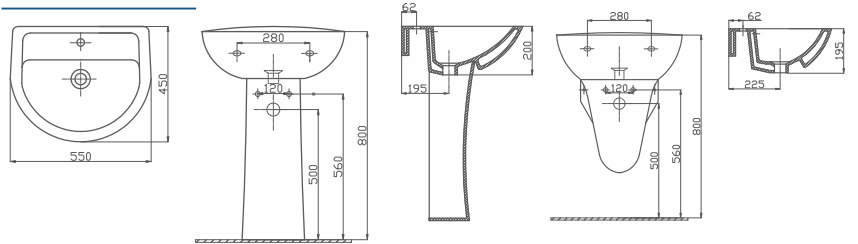

EFEKTA WASHBASIN 45x55 CM

Code	Product	Pallet/Pcs
70SF20055.00.1.1.01	Washbasin 45 x 55 cm	A36/K14
70IN30002.00.2.2.01	Full Pedestal	A32/K40
70IN31001.00.2.2.01	Half Pedestal	A32/K32
-	Washbasin & Full Pedestal	-
-	Washbasin & Yarım Ayak	-

Color: White

EFEKTA WASHBASIN 40x50 CM

Code	Product	Pallet/Pcs.
70EF20050.00.1.1.01	Washbasin 40 x 50 cm	A36/K30
70IN30002.00.2.2.01	Full Pedestal	A32/K40
70IN31001.00.2.2.01	Half Pedestal	A32/K32
-	Washbasin & Full Pedestal	-
-	Washbasin & Half Pedestal	-

Color: White