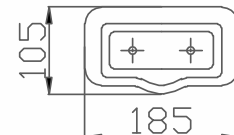

SOAP DISH

Code

70AK70002.00.2.2.01

Color: White

Product

Soap Dish

Pallet/Pcs.

K15 600