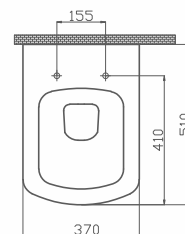

GIDEROS WALL HUNG WC

Code	Product	Pallet/Pcs.
70GD02001.00.1.1.01	Wall Hung WC	A18/K15
32SE01002.03.0.0.01	Space Seat Cover PP Softclose	K10
31SE01002.03.0.2.01	Space Seat Cover Softclose Duroplast	K10

Color: White