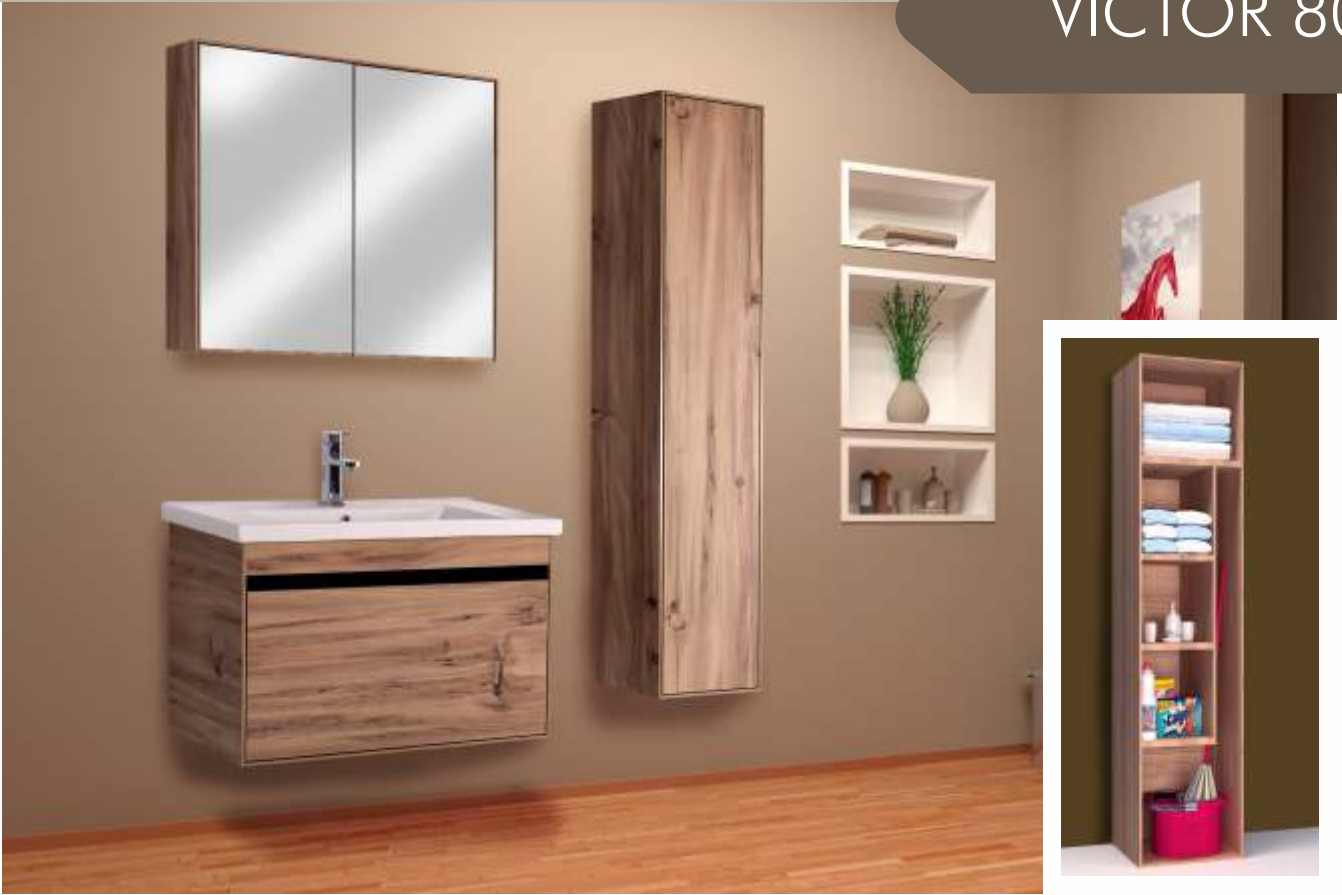

VICTOR 80

COLOR	CODE	PRODUCT	DIMENSION
KECE BLACK	20VR01080.44.00.01	Victor 80 Vanity Unit	800 x 530 x 430
	20VR02080.44.00.01	Victor 80 Wall Cabinet	760 x 700 x 180
	SET20.VICTOR080.001	Victor 80 Set	-
	20VR04033.44.00.01	Victor Tall Unit	1550 x 325 x 320
	20VR04045.44.00.01	Victor Special Tall Unit	1800 x 450 x 350

SPECIFICATION

Body and flaps MDF Lam,
Magnetic flaps, Doors mirrored