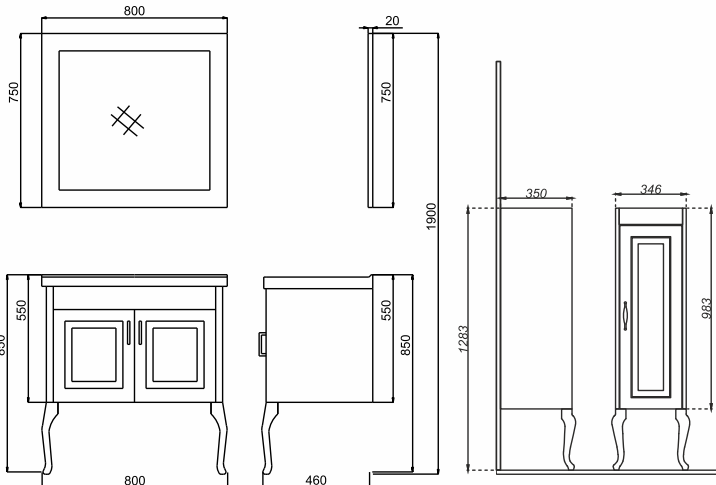

SPECIFICATION

- MDF Lam Body
- Membrane Flaps
- Gilding Gold Framed Mirror, Wooden Legs

Compatible Washbasin:
LINE: 70LN21080.00.1.1.01

Color Options