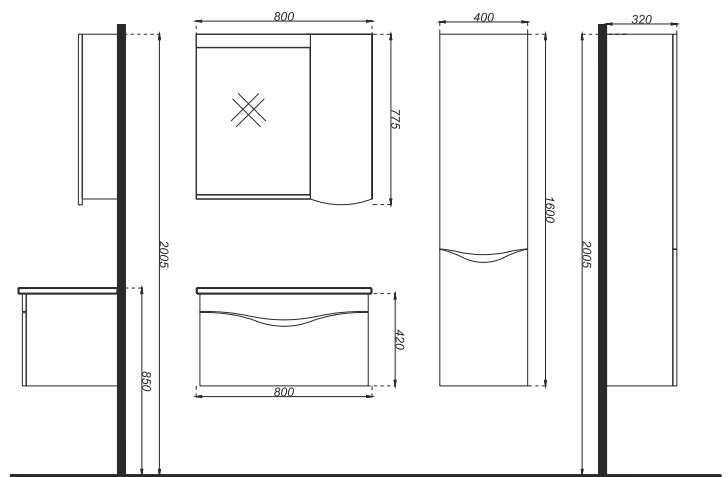

COLOR	CODE	PRODUCT	DIMENSIONS
WHITE	20LE01080.01.00.01	Leon 80 Vanity Unit	800 x 420 x 433
	20LE02080.01.00.01	Leon 80 Wall Cabinet	800 x 775 x 180
	SET20.LEON080.001	Leon 80 Set	-
	20LE04040.01.00.01	Leon Tall Unit	1600 x 400 x 320
WHITE ANTHRACITE	20LE01080.21.00.01	Leon 80 Vanity Unit	800 x 420 x 433
	20LE02080.21.00.01	Leon 80 Wall Cabinet	800 x 775 x 180
	SET20.LEON080.002	Leon 80 Set	-
	20LE04040.21.00.01	Leon Tall Unit	1600 x 400 x 320

SPECIFICATION

MDF Lam Body, Membrane Coated Flaps
Softclose Drawers, Covers with brake

Compatible Washbasin
THIN : 70TH21080.00.1.1.01

Color Options