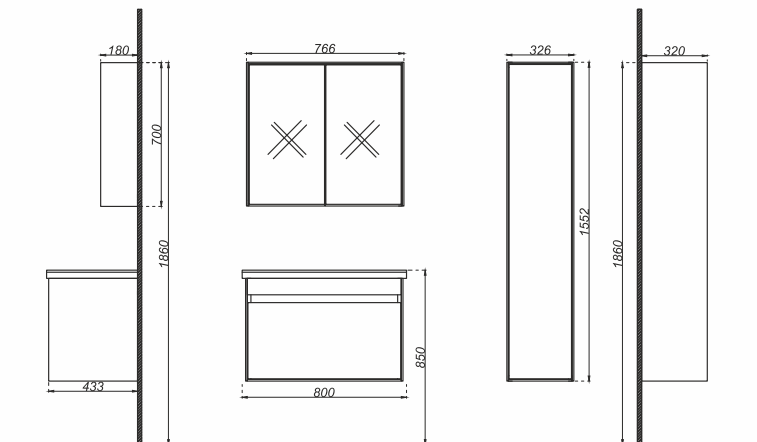

VICTOR 80

COLOR	CODE	PRODUCT	DIMENSION
KECE BLACK	20VR01080.44.00.01	Victor 80 Vanity Unit	800 x 530 x 430
	20VR02080.44.00.01	Victor 80 Wall Cabinet	760 x 700 x 180
	SET20.VICTOR080.001	Victor 80 Set	-
	20VR04033.44.00.01	Victor Tall Unit	1550 x 325 x 320
	20VR04045.44.00.01	Victor Special Tall Unit	1800 x 450 x 350

SPECIFICATION

Body and flaps MDF Lam,
Magnetic flaps, Doors mirrored

Color Options