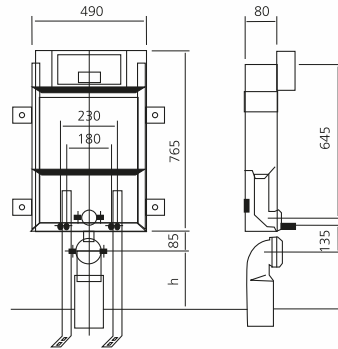

CONCEALED CISTERN (WALL HUNG)

Code

41BC03001.00.0.0.01

Product

Concealed Cistern for Wall Hung WC,
3/6 Litres (Metal Leg)