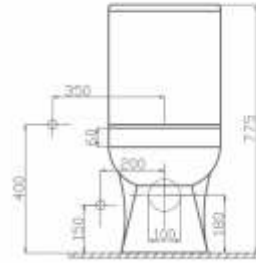

GIDEROS BACK TO WALL CLOSE COUPLED WC

Code	Product	Pallet/Pcs.
70GD06001.00.1.1.01	Back To Wall Close Coupled WC	-
70DE60001.00.1.1.01	Cistern	-
	WC & Cistern	K9
32SE01002.03.0.0.01	Space Seat Cover PP Softclose	K10
31SE01002.03.0.2.01	Space Seat Cover Duroplast - Softclose	K10

Color: White

GIDEROS BACK TO WALL CLOSE COUPLED WC

Code	Product	Pallet/Pcs.
70GD06001.30.1.1.01	Back To Wall Close Coupled WC	-
70DE60001.30.1.1.01	Cistern	-
-	WC & Cistern	K9
31SE01002.05.0.0.01	Space Seat Cover Duroplast - Softclose	K10

Color: Bright Black