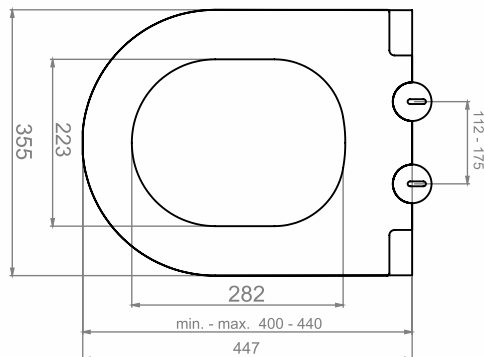

SEAT COVERS

GALAXY SEAT COVER SOFTCLOSE

Code	Product	Pallet/Pcs.
31GY01002.03.0.0.01	Galaxy Seat Cover Duroplast Softclose	10 / 200

GALAXY SEAT COVER PP SOFTCLOSE

Code	Product	Pallet/Pcs.
32GY01002.03.0.0.01	Galaxy Seat Cover PP Softclose	10 / 200

GALAXY SLIM SEAT COVER

Code	Product	Pallet/Pcs.
31GY01002.03.0.2.02	Galaxy Slim Seat Cover Duroplast Softclose	10 / 200