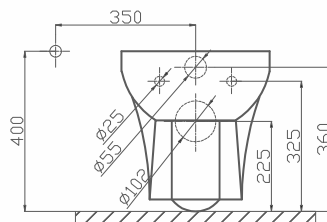

GIDEROS WALL HUNG WC

Code	Product	Pallet/Pcs.
70GD02001.00.1.1.01	Wall Hung WC	A18/K15
32SE01002.03.0.0.01	Space Seat Cover PP Softclose	K10
31SE01002.03.0.2.01	Space Seat Cover Softclose Duroplast	K10

Color: White