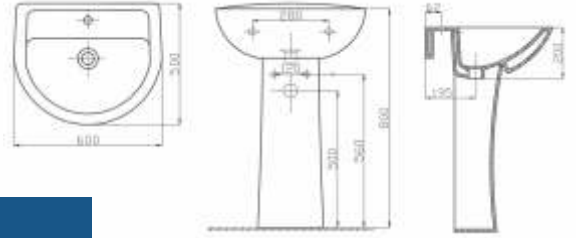

EFEKTA WASHBASIN 50x60 CM

Code	Product	Pallet/Pcs
70SF20060.00.1.1.01	Washbasin 50 x 60 cm	A36/K30
70IN30002.00.2.2.01	Full Pedestal	A32/K40
70IN31001.00.2.2.01	Half Pedestal	A32/K32
-	Washbasin & Full Pedestal	-
-	Washbasin & Yarım Ayak	-

Color: White

EFEKTA WASHBASIN 45x55 CM

Code	Product	Pallet/Pcs
70SF20055.00.1.1.01	Washbasin 45 x 55 cm	A36/K14
70IN30002.00.2.2.01	Full Pedestal	A32/K40
70IN31001.00.2.2.01	Half Pedestal	A32/K32
-	Washbasin & Full Pedestal	-
-	Washbasin & Yarım Ayak	-

Color: White

EFEKTA WASHBASIN 40x50 CM

Code	Product	Pallet/Pcs.
70EF20050.00.1.1.01	Washbasin 40 x 50 cm	A36/K30
70IN30002.00.2.2.01	Full Pedestal	A32/K40
70IN31001.00.2.2.01	Half Pedestal	A32/K32
-	Washbasin & Full Pedestal	-
-	Washbasin & Half Pedestal	-

Color: White