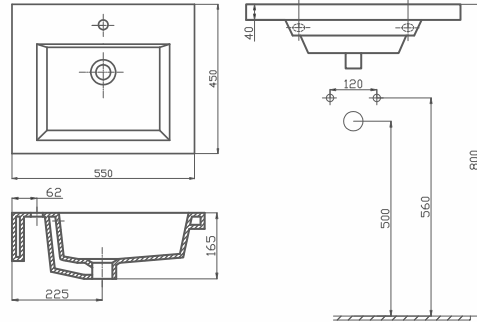

LINE WASHBASIN 55 CM

Code	Product	Pallet/Pcs.
70LN21055.00.1.1.01	Vanity Washbasin 55cm	K24