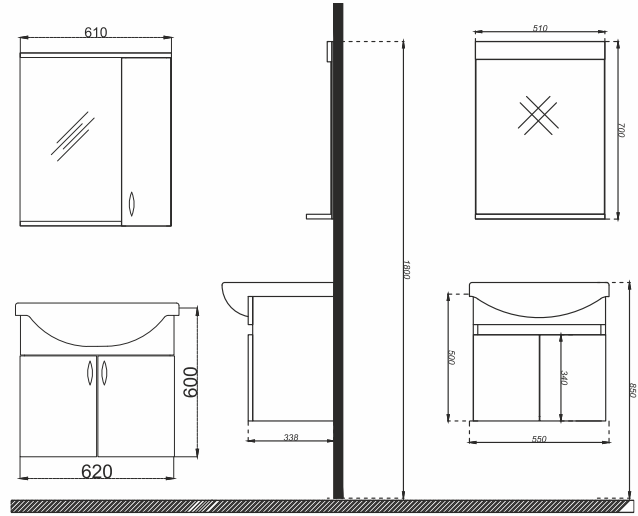

TURNA 65-55

Compatible Washbasins :

TULIP 65 cm : 70TP210065.00.1.1.01

TULIP 55 cm : 70TP210055.00.1.1.01

COLOR	CODE	PRODUCT	DIMENSIONS
WHITE	20TA01065.01.00.01	Turna 65 Vanity Unit	650 x 500 x 348
	20TA02065.01.00.01	Turna 65 Wall Cabinet	610 x 700 x 156
	SET20.TURNA065.004	Turna 65 Set	-
WHITE BLACK	20TA01065.24.00.01	Turna 65 Vanity Unit	650 x 500 x 348
	20TA02065.24.00.01	Turna 65 Wall Cabinet	610 x 700 x 156
	SET20.TURNA065.005	Turna 65 Set	-
WHITE VENEZIA	20TA01065.32.00.01	Turna 65 Vanity Unit	650 x 500 x 348
	20TA02065.32.00.01	Turna 65 Wall Cabinet	610 x 700 x 156
	SET20.TURNA065.006	Turna 65 Set	-
WHITE KECE	20TA01065.40.00.01	Turna 65 Vanity Unit	650 x 500 x 348
	20TA02065.40.00.01	Turna 65 Wall Cabinet	610 x 700 x 156
	SET20.TURNA065.010	Turna 65 Set	-

COLOR	CODE	PRODUCT	DIMENSIONS
WHITE	20TA01055.01.00.01	Turna 55 Vanity Unit	550 x 500 x 338
	20TA02055.01.00.01	Turna 55 Wall Cabinet	510 x 700 x 110
	SET20.TURNA055.004	Turna 55 Set	-
WHITE BLACK	20TA01055.24.00.01	Turna 55 Vanity Unit	550 x 500 x 338
	20TA02055.24.00.01	Turna 55 Wall Cabinet	510 x 700 x 110
	SET20.TURNA055.005	Turna 55 Set	-
WHITE VENEZIA	20TA01055.32.00.01	Turna 55 Vanity Unit	550 x 500 x 338
	20TA02055.32.00.01	Turna 55 Wall Cabinet	510 x 700 x 110
	SET20.TURNA055.006	Turna 55 Set	-
WHITE KECE	20TA01055.40.00.01	Turna 55 Vanity Unit	550 x 500 x 338
	20TA02055.40.00.01	Turna 55 Wall Cabinet	510 x 700 x 110
	SET20.TURNA055.010	Turna 55 Set	-