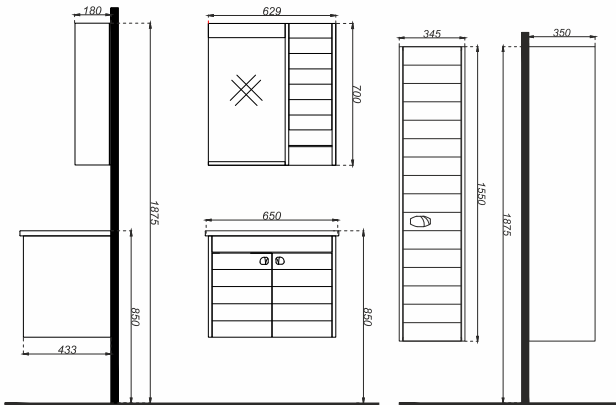

SPECIFICATION

MDF Lam Body, Membrane Coated Flaps
Softclose Flaps, Mirror

Compatible Washbasin:
THIN (White) :70TH21065.00.1.1.01
THIN (Anthracite) :70TH21065.02.1.1.01

Color Options