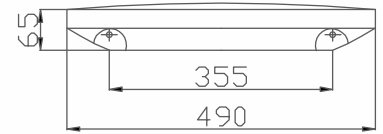

## CERAMIC SHELF 10x49 CM

Code

70AK72049.00.2.2.01

Color: White

Product

Ceramic Shelf 10x49 cm

Pallet/Pcs.

K8 480