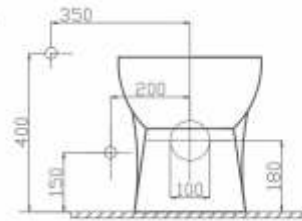

Code	Product	Pallet/Pcs.
70SF06001.00.1.1.01	Back To Wall Close Coupled WC	-
70DE60001.00.1.1.01	Cistern	-
-	WC & Cistern	K9
32GY01002.03.0.2.02	Galaxy Slim Seat Cover PP Softclose	200
32GY01002.03.0.0.01	Galaxy Seat Cover PP Softclose	K10
31GY01002.03.0.3.01	Galaxy Seat Cover Softclose Duroplast	K10

Color: White