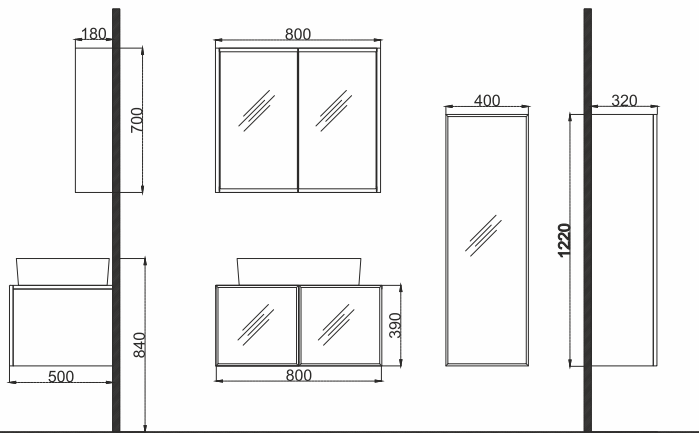

LIZBON 80

COLOR	CODE	PRODUCT	DIMENSIONS
ROYAL MARBLE	20LN01080.09.00.01	Lizbon 80 Vanity Unit	800 x 390 x 500
	20LN02080.09.00.01	Lizbon 80 Wall Cabinet	800 x 700 x 180
	SET20.LIZBON080.001	Lizbon 80 Set	-
	20LN04040.09.00.01	Lizbon Tall Unit	400 x 1220 x 320

SPECIFICATION

MDF Lam Body, Aluminium frame
Black Glass Doors, Mirrored top flaps
Softclose Flaps

Compatible Washbasin:
70CL23060.00.1.3.01

Color Option