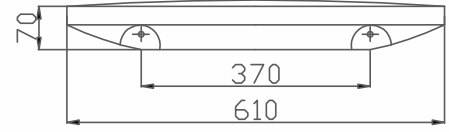

## CERAMIC SHELF 15x60 CM

Code

70AK72060.00.2.2.01

Color: White

Product

Ceramic Shelf 15x60 cm

Pallet/Pcs.

K5 240