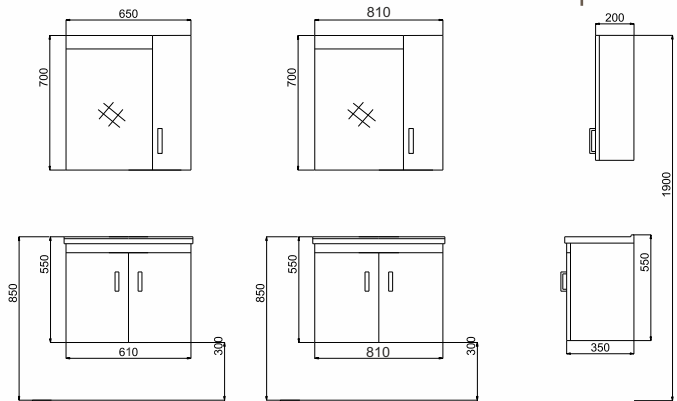

Color Options

SPECIFICATION

MDF Lam Body, MDF Lam Flap
Softclose flaps, Mirror