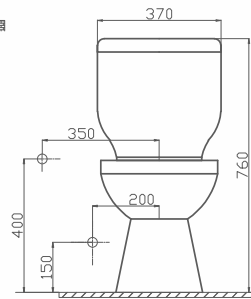

Compatible Flush Mechanism

Code	Product	Pallet/Pcs.
42SL01000.00.0.0.01	Hidro Flotör Single Flush	20
42SL02000.00.0.0.01	Hidro Flotör Dual Flush (3/6 Litres)	20
42OP02000.00.0.0.01	Optima Dual Flush (3/6 Litres)	20
42SB02000.00.0.0.01	Optima Start-Stop	20