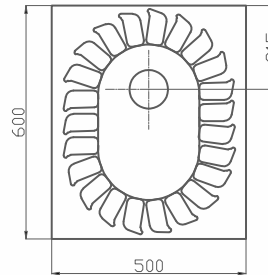

SQUATTING PAN

Code
70TT42001.00.1.1.01

Product
Sun Type Squatting Pan

Pallet/Pcs.
A32/K20

Color: White