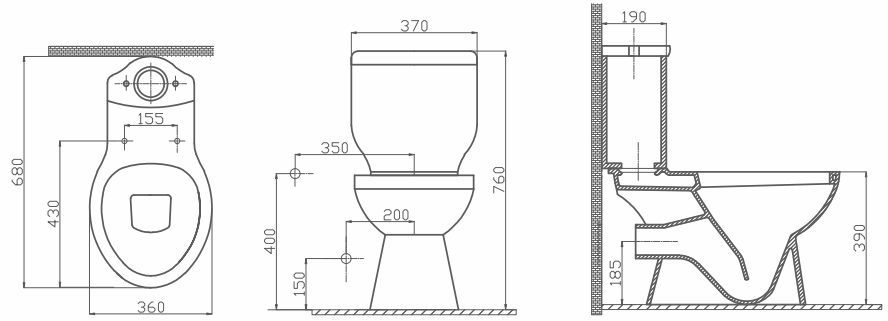

INKUM CLOSE COUPLED P-TRAP WC

Code	Product	Pallet/Pcs.
70IN01002.00.1.1.01	Close Coupled P-Trap WC	A15/K9
70IN60001.00.1.1.01	Cistern	A30/K9
-	WV & Cistern	-
32SR01002.03.0.0.01	Star Seat Cover PP Softclose	K10
31SR01002.03.0.2.01	Star Seat Cover Duroplast Softclose	K10

Color: White

Compatible Flush Mechanism

Code	Product	Pallet/Pcs.
42SL01000.00.0.0.01	Hidro Flotör Single Flush	20
42SL02000.00.0.0.01	Hidro Flotör Dual Flush (3/6 Litres)	20
42OP02000.00.0.0.01	Optima Dual Flush (3/6 Litres)	20
42SB02000.00.0.0.01	Optima Start-Stop	20