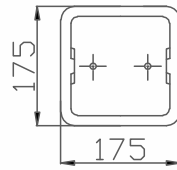

CERAMIC SHELF 15x60 CM

Code

70AK72060.00.2.2.01

Color: White

Product

Ceramic Shelf 15x60 cm

Pallet/Pcs.

K5 240

CERAMIC SHELF 10x49 CM

Code

70AK72049.00.2.2.01

Color: White

Product

Ceramic Shelf 10x49 cm

Pallet/Pcs.

K8 480

SOAP - PAPER DISPENSER

Code

70AK70001.00.2.2.01

70AK71001.00.2.2.01

Color: White

Product

Soap Dispenser With Sleeves

Paper Dispenser

Pallet/Pcs.

K6 420

K6 420

SOAP DISH

Code

70AK70002.00.2.2.01

Color: White

Product

Soap Dish

Pallet/Pcs.

K15 600