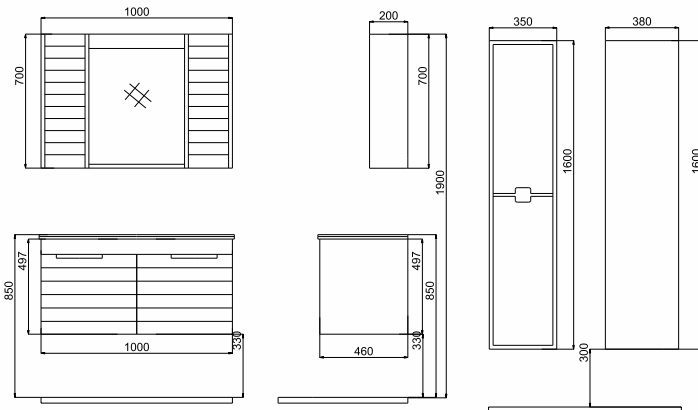

SPECIFICATION

Body MDF Lam, Membrane Coating Flaps
Softclose Flaps, Mirror

Compatible Washbasin:
THIN: 70TH21100.00.1.1.01

Color Options