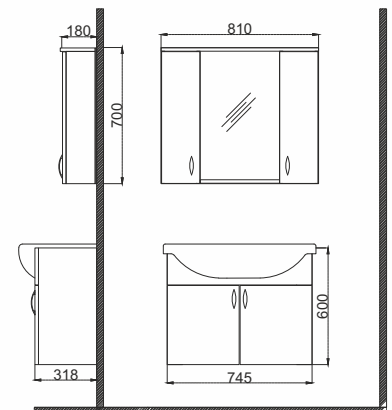

SPECIFICATION

Body & Flaps MDF Lam, Mirror