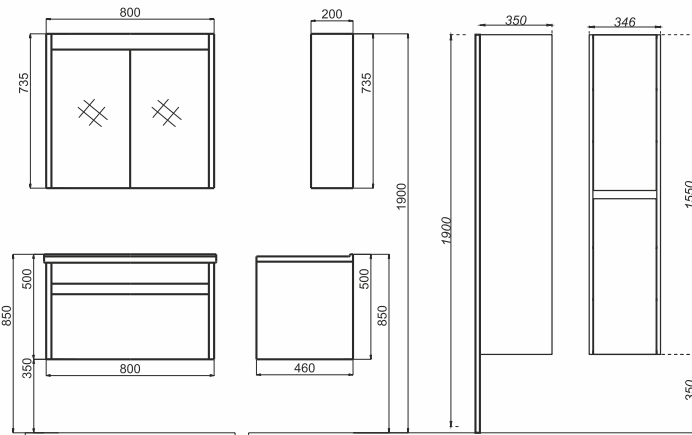

SPECIFICATION

MDF Lam Body & Flaps

Softclose Flaps, Mirrored Cabinet Flaps

Compatible Washbasin:
LINE : 70LN21080.00.1.1.01

Color Options