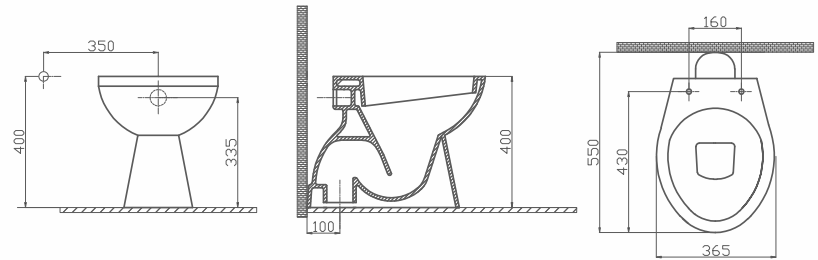

SINGLE WC S-TRAP

Code	Product	Pallet/Pcs.
70TK07001.00.1.1.01	Single WC S-Trap	A21/K15
32SR01002.03.0.0.01	Star Seat Cover PP Softclose	K10

Color: White