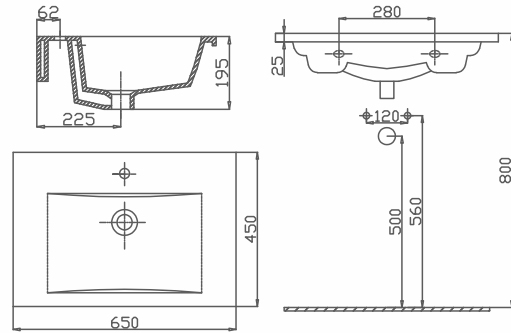

THIN WASHBASIN 65 CM

Code	Product	Pallet/Pcs.
70TH21065.00.1.1.01	Vanity Washbasin 65cm	K12