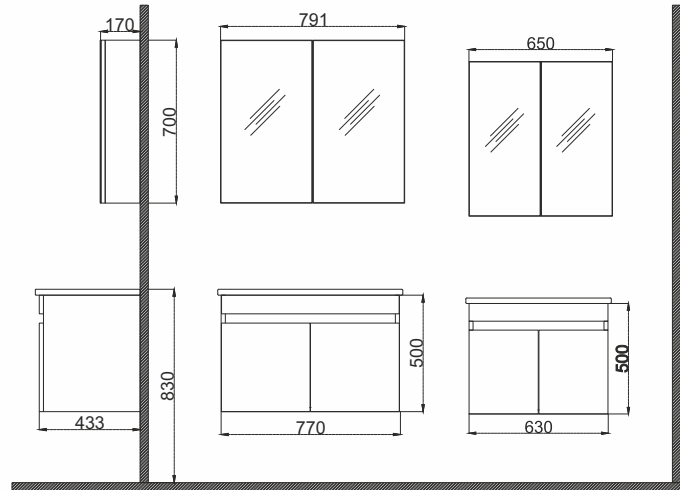

SPECIFICATION

- MDF Lam Body & Flaps
- Softclose Flaps
- Mirrored Cabinet Flaps