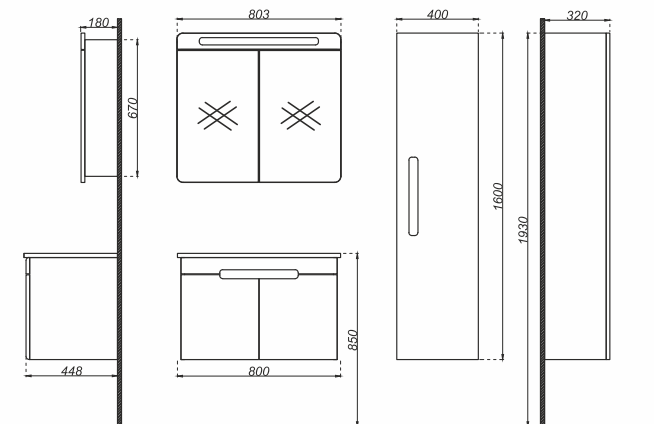

LOFT 80

COLOR	CODE	PRODUCT	DIMENSION
	20LT01080.24.00.01	Loft 80 Vanity Unit	800 x 530 x 450
WHITE	20LT02080.24.00.01	Loft 80 Wall Cabinet	800 x 730 x 180
BLACK	SET20.LOFT080.001	Loft 80 Set	-
	20LT04040.24.00.01	Loft Tall Unit	1600 x 400 x 320

SPECIFICATION

- Body MDF Lam
- Membrane coated flaps, Flaps with brakes
- Led light

Compatible Washbasin :
THIN :70TH21080.00.1.1.01

Color Options