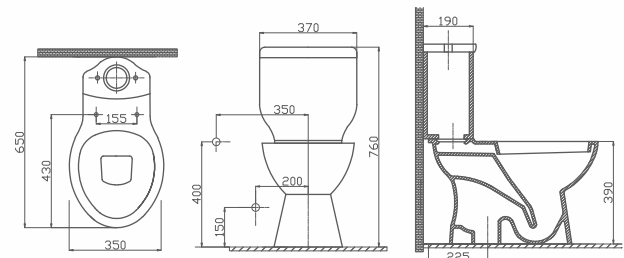

EFEKTA CLOSE COUPLED WC S-TRAP

Code	Product	Pallet/Pcs.
70EF01001.00.1.1.01	Close Coupled WC S-Trap	A15/K9
70IN60001.00.1.1.01	Cistern	A30/K9
-	WC & Cistern	-
32SR01002.03.0.0.01	Star Seat Cover PP Softclose	K10
31SR01002.03.0.2.01	Star Seat Cover Duroplast Softclose	K10

Color: White