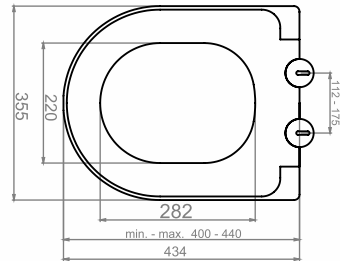

GALAXY SEAT COVER BRIGHT BLACK

Code	Product	Pallet/Pcs.
31GY01002.05.0.0.01	Galaxy Seat Cover Bright Black Duroplast Softclose	10 / 200