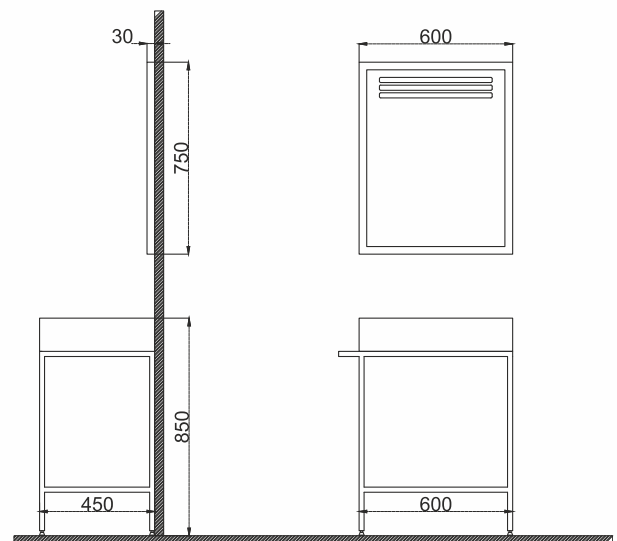

SPECIFICATION

Body matte black stainless profile
Matte black acrylic paint, Led light mirror