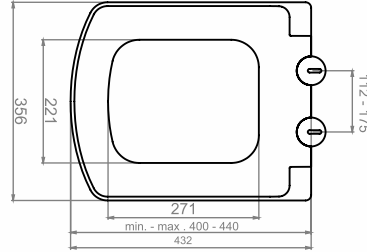

SPACE SEAT COVER BRIGHT BLACK

Code
31SE01002.05.02.01

Product
Space Seat Cover Bright Black Duroplast
Softclose

Pallet/Pcs.
10 / 200