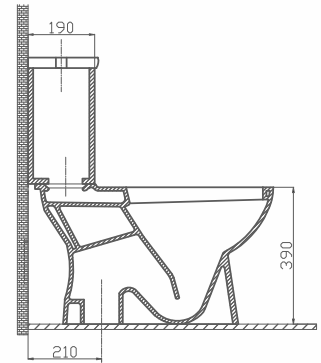

Compatible Flush Mechanism

Code	Product	Pallet/Pcs.
42SL01000.00.0.0.01	Hidro Flotör Single Flush	20
42SL02000.00.0.0.01	Hidro Flotör Dual Flush (3/6 Litres)	20
42OP02000.00.0.0.01	Optima Dual Flush (3/6 Litres)	20
42SB02000.00.0.0.01	Optima Start-Stop	20