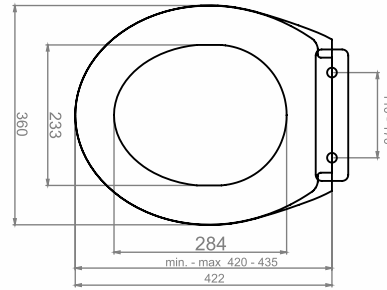

STAR SEAT COVER PP SOFTCLOSE

Code 32SR01002.03.0.0.01 Product Star Seat Cover PP Softclose

Pallet/Pcs. 10 / 200