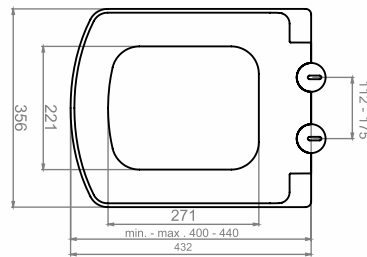

SPACE SEAT COVER PP SOFTCLOSE

Code
32SE01002.03.00.01

Product
Space Seat Cover PP Softclose

Pallet/Pcs.
10 / 200