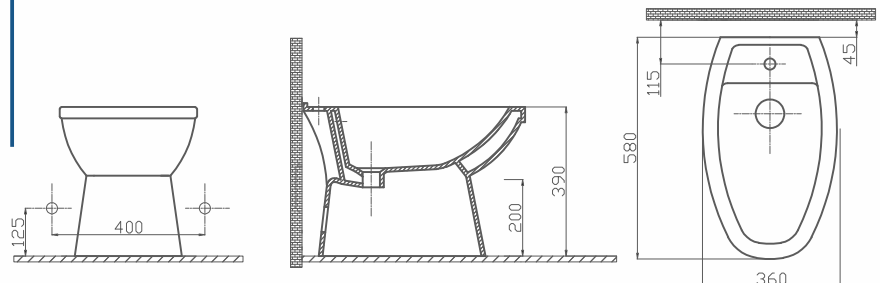

INKUM FLOOR STANDING BIDET

Code	Product	Pallet/Pcs.
70IN11001.00.1.1.01	Floor Standing Bidet	A18/K15

Color: White