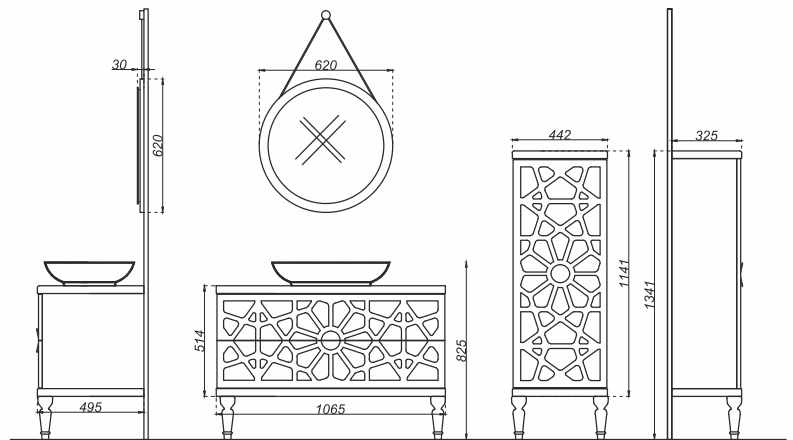

DESPINA 100

COLOR	CODE	PRODUCT	DIMENSIONS
WHITE	20DA01100.01.00.01	Despina 100 Vanity Unit	1000 x 600 x 460
	20DA03001.01.00.01	Despina 100 Mirror	1000 x 700 x 110
	SET20.DESPINA100.001	Despina 100 Set	-
	20DA04045.01.00.01	Despina Tall Unit	1300 x 400 x 280

SPECIFICATION

Membrane Coated Body and flaps

Fully Open Softclose Drawers

Led light mirror , hemp hanging

Compatible Washbasin:
70SM23072.00.1.3.01

Color Option

White