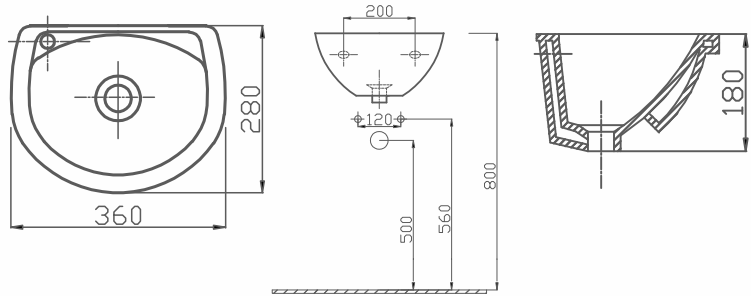

PROJECT WASHBASIN 28x36 CM

Code	Product	Pallet/Pcs.
70TK22036.00.2.1.01	Single Washbasin Without Tap Hole 28x36	A54