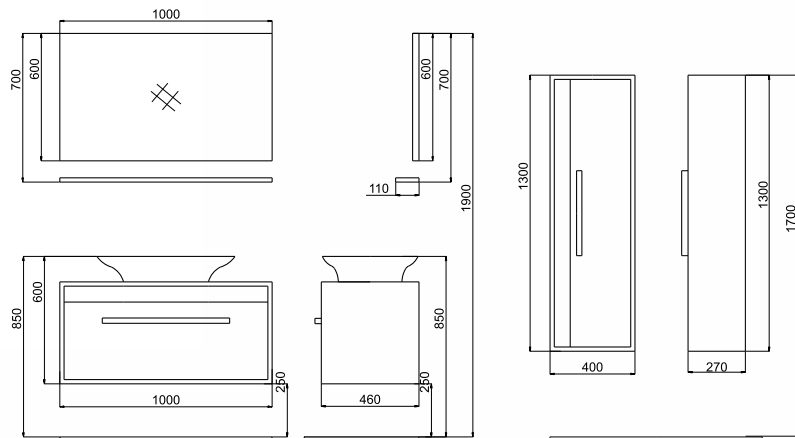

COLOR	CODE	PRODUCT	DIMENSIONS
WHITE	20GL01100.01.00.01	Gala 100 Vanity Unit	1000 x 600 x 460
	20GL06100.01.00.01	Gala 100 Mirror	1000 x 700 x 110
	SET20.GALA100.002	Gala 100 Set	-
	20GL04040.01.00.01	Galan Tall Unit	1300 x 400 x 280
WHITE BLACK	20GL01100.24.00.01	Gala 100 Vanity Unit	1000 x 600 x 460
	20GL06100.24.00.01	Gala 100 Mirror	1000 x 700 x 110
	SET20.GALA100.001	Gala 100 Set	-
	20GL04040.24.00.01	Galan Tall Unit	1300 x 400 x 280

SPECIFICATION

MDF Lam Body & Flaps
Glass Table, Softclose Drawer
Led Flotal Mirror

Compatible Washbasin:
70SM23062.00.1.3.01

Color Options