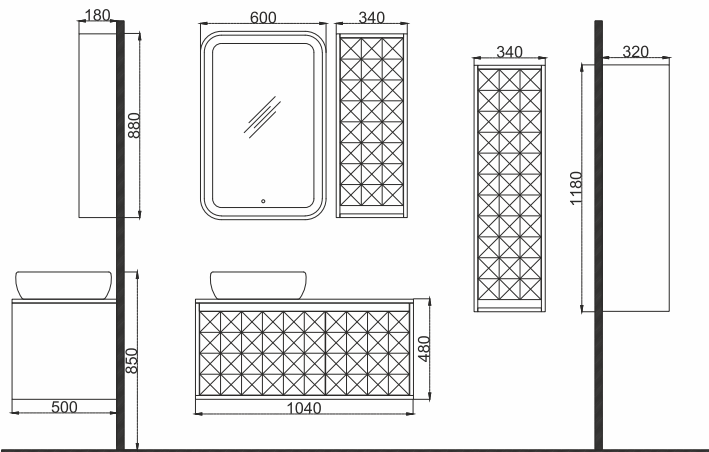

Compatible Washbasin:
70RO23045.01.2.3.01

Color Options: