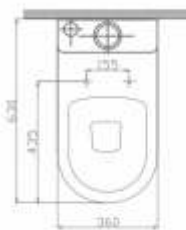

Code	Product	Pallet/Pcs.
70SF06001.00.1.1.01	Back To Wall Close Coupled WC	-
70DE60001.00.1.1.01	Cistern	-
-	WC & Cistern	K9
32GY01002.03.0.2.02	Galaxy Slim Seat Cover PP Softclose	200
32GY01002.03.0.0.01	Galaxy Seat Cover PP Softclose	K10
31GY01002.03.0.3.01	Galaxy Seat Cover Softclose Duroplast	K10

Color: White