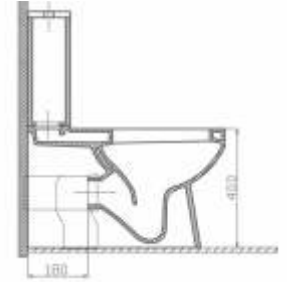

GIDEROS BACK TO WALL CLOSE COUPLED WC

Code	Product	Pallet/Pcs.
70GD06001.02.1.1.01	Back To Wall Close Coupled WC	-
70DE60001.02.1.1.01	Cistern	-
-	WC & Cistern	K9
31SE01002.04.0.0.01	Space Seat Cover PP Softclose	K10

Color: Anthracite