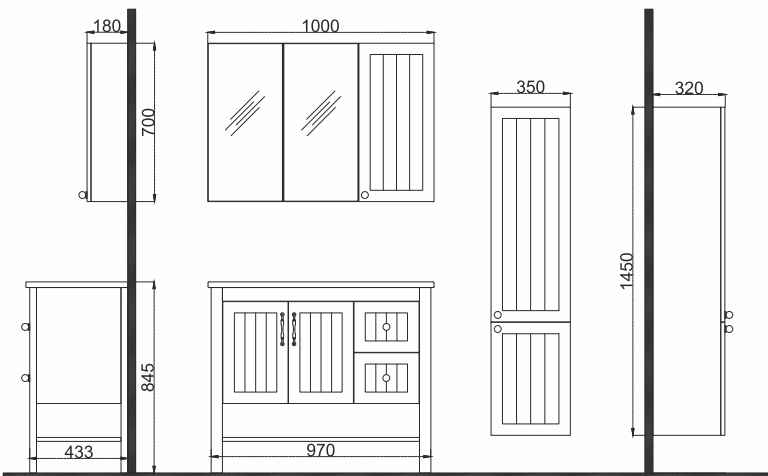

Color Options

White

Anthracite