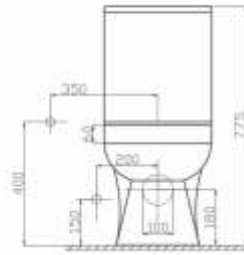

GIDEROS BACK TO WALL CLOSE COUPLED WC

Code	Product	Pallet/Pcs.
70GD06001.02.1.1.01	Back To Wall Close Coupled WC	-
70DE60001.02.1.1.01	Cistern	-
-	WC & Cistern	K9
31SE01002.04.0.0.01	Space Seat Cover PP Softclose	K10

Color: Anthracite