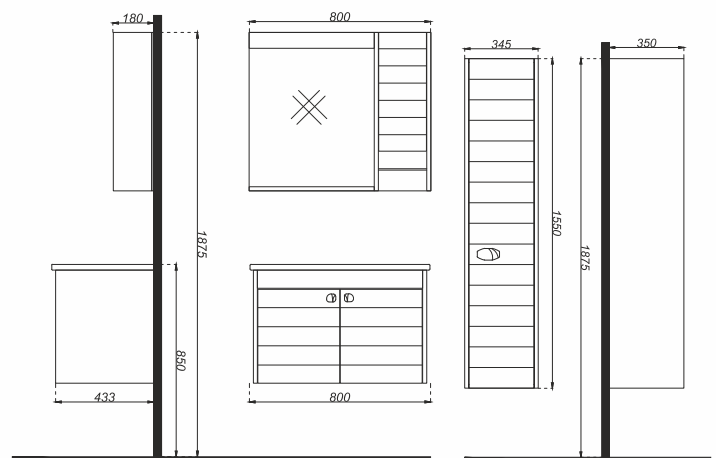

COLOR	CODE	PRODUCT	DIMENSIONS
KECE WHITE	20CS01080.40.00.01	Class 80 Vanity Unit	800 x 500 x 433
	20CS02080.40.00.01	Class 80 Wall Cabinet	800 x 700 x 180
	SET20.CLASS080.001	Class 80 Set	-
	20CS04035.40.00.01	Class Tall Unit	1550 x 345 x 350
KECE ANTHRACITE	20CS01080.41.00.01	Class 80 Vanity Unit	800 x 500 x 433
	20CS02080.41.00.01	Class 80 Wall Cabinet	800 x 700 x 180
	SET20.CLASS080.003	Class 80 Set	-
	20CS04035.41.00.01	Class Tall Unit	1550 x 345 x 350

SPECIFICATION

MDF Lam Body, Membrane Coated Flaps
Softclose Flaps, Mirror

Compatible Washbasin

THIN (White) :70TH21080.00.1.1.01

THIN (Anthracite) :70TH21080.02.1.1.01

Color Options