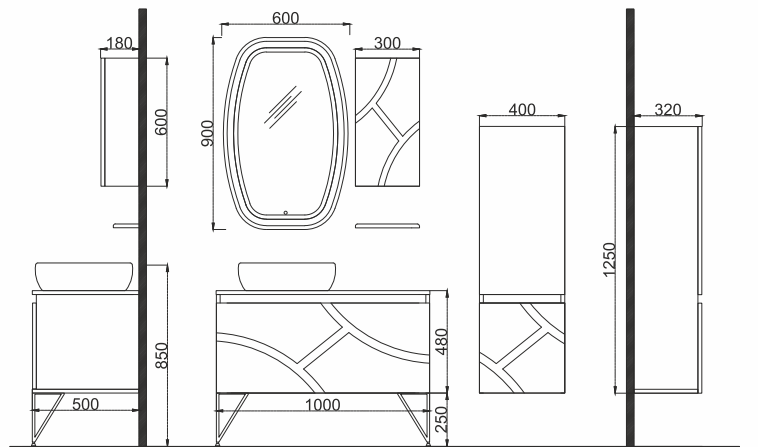

DIAMOND 100

COLOR	COLOR	PRODUCT	DIMENSIONS
AUTHENTIC OAK WHITE	20DD01100.88.00.02	Diamond 100 Vanity Unit	1000 x 480 x 500
	20DD05001.88.00.01	Diamond 100 Wall Cabinet	-
	SET20.DIAMOND100.001	Diamond 100 Set	-
	20DD04040.88.00.01	Diamond Tall Unit	400 x 1250 x 320
AUTHENTIC OAK BLACK	20DD01100.46.00.02	Diamond 100 Vanity Unit	1000 x 480 x 500
	20DD05001.46.00.01	Diamond 100 Wall Cabinet	-
	SET20.DIAMOND100.002	Diamond 100 Set	-
	20DD04040.46.00.01	Diamond Tall Unit	400 x 1250 x 320

ÖZELLİKLER

Gövde MDF lam, Mat siyah akrilik lake boyalı kapaklar
Yavaş kapanır kapak, Tam açılır frenli çekmece
Dokunmatik led aydınlatmalı ayna, Paslanmaz mat demir ayak

Uyumlu Lavabo : 70RO23045.00.1.3.01

Renk Seçenekleri