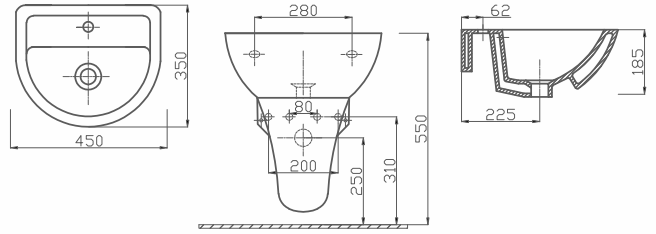

CHILD WASHBASIN 35x45 CM

Code	Product	Pallet/Pcs
70TK20045.00.1.1.01	Washbasin	A48/K30
70TK31002.00.2.2.01	Half Pedestal	A72/K44
-	Washbasin & Half Pedestal	-

Color: White