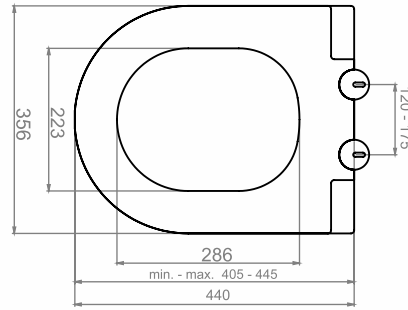

GALAXY SLIM SEAT COVER PP SOFTCLOSE

Code	Product	Pallet/Pcs.
31CY01002.03.0.2.02	Galaxy Slim Seat Cover PP Softclose	10 / 200