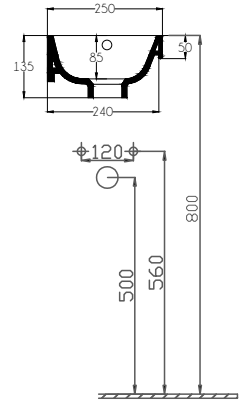

VANITY WASHBASIN 25x 45 CM

Code	Product	Pallet/Pcs.
70TK21045.00.1.1.01	Washbasin 25x45 cm	56