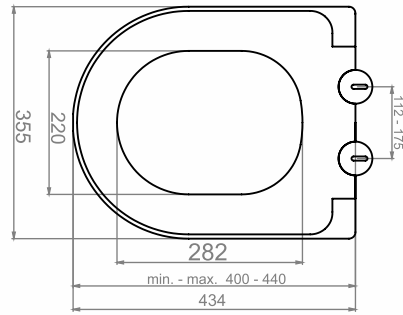

GALAXY SEAT COVER SOFTCLOSE

Code	Product	Pallet/Pcs.
31GY01002.03.0.0.01	Galaxy Seat Cover Duroplast Softclose	10 / 200