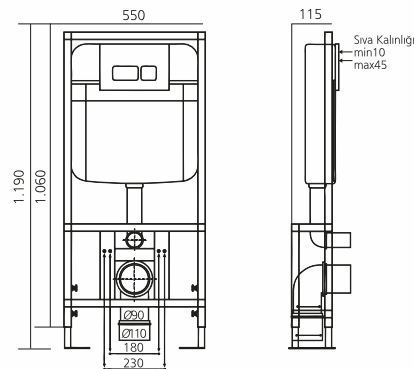

CONCEALED CISTERN (WALL HUNG)

Code

41BC03002.00.0.0.01

Product

Concealed Cistern for Wall Hung WC,
3/6 Litres Single Leg