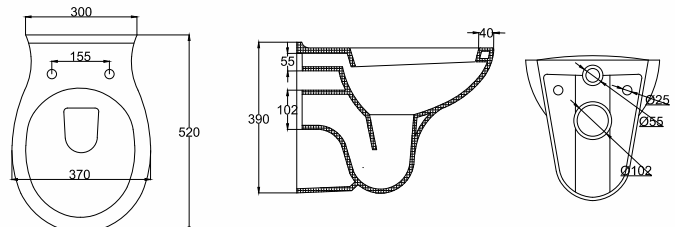

ASTRA WALL HUNG WC

Code	Product	Pallet/Pcs.
70IN02001.00.1.1.01	Asma Klozet	A18/K15
32SR01002.03.0.0.01	Star Klozet Kapağı PP Softclose	K10
31SR01002.03.0.2.01	Star Klozet Kapağı Duroplast Metal Menteşeli (Softclose)	K10

Color: White