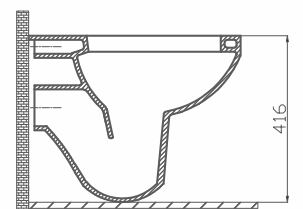

GIDEROS WALL HUNG WC

Code	Product	Pallet/Pcs.
70GD02001.00.1.1.01	Wall Hung WC	A18/K15
32SE01002.03.0.0.01	Space Seat Cover PP Softclose	K10
31SE01002.03.0.2.01	Space Seat Cover Softclose Duroplast	K10

Color: White