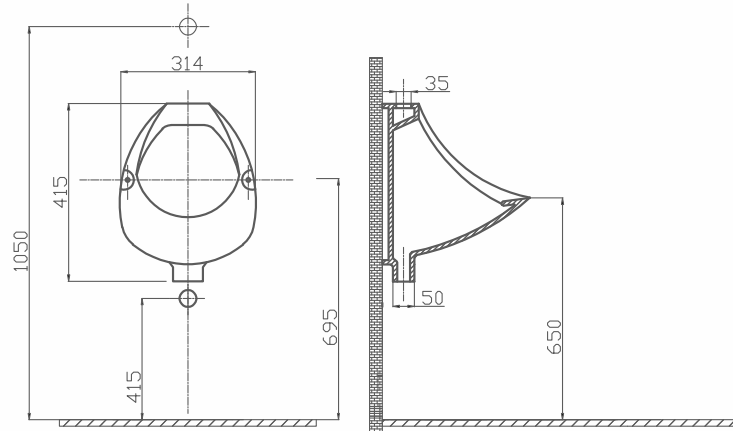

URINAL

Code	Product	Pallet/Pcs.
70PS54001.00.1.1.01	Siphonic Urinal Water Inlet From Above	A32/K24

Color: White