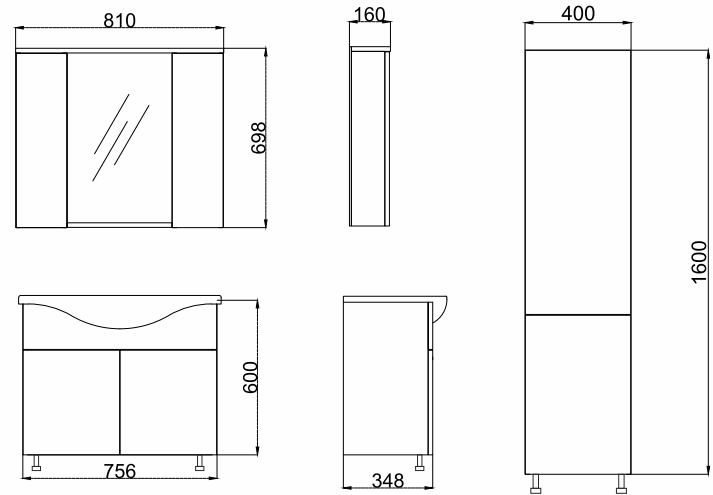

COLOR	CODE	PRODUCT	DIMENSIONS
WHITE	20VL01080.01.00.02	Vital 80 Vanity Unit	600 x 756 x 348
	20VL02080.01.00.01	Vital 80 Wall Cabinet	810 x 698 x 160
	SET20.VITAL080.001	Vital 80 Set	-
	20VL04035.01.00.02	Vital Tall Unit	350 x 1600 x 400
WHITE BLACK	20VL01080.24.00.02	Vital 80 Vanity Unit	600 x 756 x 348
	20VL02080.24.00.01	Vital 80 Wall Cabinet	810 x 698 x 160
	SET20.VITAL080.002	Vital 80 Set	-
	20VL04035.24.00.02	Vital Tall Unit	350 x 1600 x 400

SPECIFICATION

MDF Lam Body, MDF Lam Flap
Mirror, Socket, Spot Light

Compatible Washbasin :
TULIP 80 cm : 70TP21080.00.1.1.01

Color Option