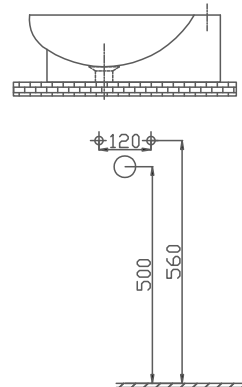

VANITY WASHBASIN 45 CM

Code	Product	Pallet/Pcs.
70TK23146.00.1.1.01	Washbasin 45 cm	K42