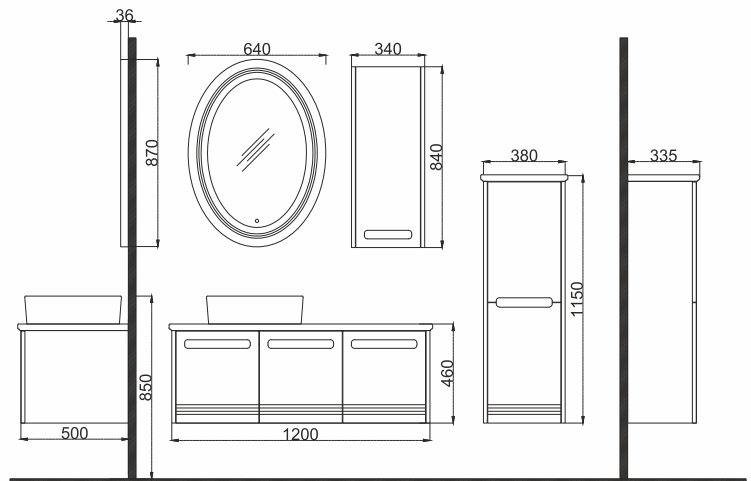

ASTONA 120

COLOR	CODE	PRODUCT	DIMENSIONS
WHITE SOLID WOOD	20AA01120.23.00.01	Astona 120 Vanity Unit	1200 x 460 x 500
	20AA05001.23.00.01	Astona 120 Wall Cabinet	-
	SET20.ASTONA120.001	Astona 120 Set	-
	20AA04038.23.00.01	Astona Tall Unit	380 x 1150 x 335
ANTHRACITE SOLID WOOD	20AA01120.49.00.01	Astona 120 Vanity Unit	1200 x 460 x 500
	20AA05001.23.00.01	Astona 120 Wall Cabinet	-
	SET20.ASTONA120.002	Astona 120 Set	-
	20AA04038.23.00.01	Astona Tall Unit	380 x 1150 x 335

Compatible Washbasin : 70R023145.00.1.3.01

Color Options

SPECIFICATION

Matte white acrylic painted body & flaps
Softclose flap, Led light
Massive Table