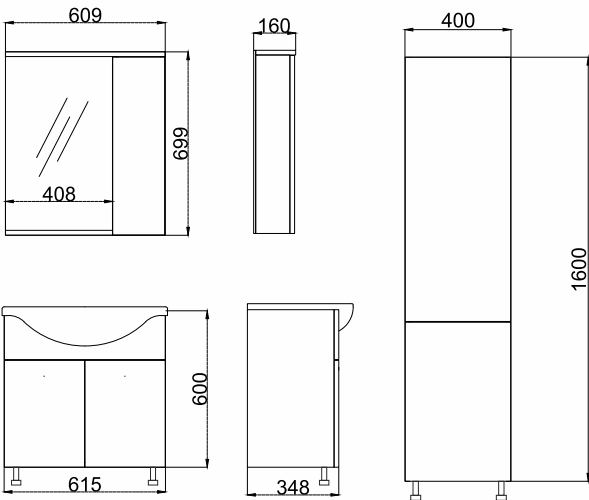

SPECIFICATION

MDF Lam Body, MDF Lam Flap
Mirror, Socket, Spot Light

Compatible Washbasin :
TULIP 65 cm : 70TP21065.00.1.1.01

Color Option