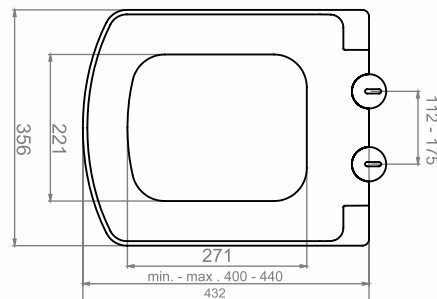

SEAT COVERS

GALAXY SLIM SEAT COVER PP SOFTCLOSE

Code	Product	Pallet/Pcs.
31CY01002.03.0.2.02	Galaxy Slim Seat Cover PP Softclose	10 / 200

SPACE SEAT COVER (TOP TIGHTENING)

Code	Product	Pallet/Pcs.
31SE01002.03.0.2.01	Space Seat Cover Duroplast Softclose	10 / 200

SPACE SEAT COVER (TOP TIGHTENING)

Code	Product	Pallet/Pcs.
31SE01002.04.0.0.01	Space Seat Cover Anthracite Duroplast Softclose	10 / 200