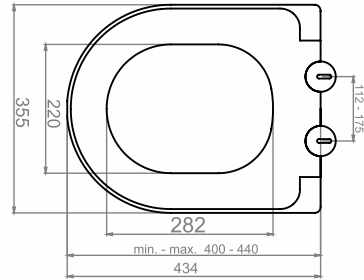

GALAXY SEAT COVER WHITE

Code	Product	Pallet/Pcs.
31GY01002.03.0.0.01	Galaxy Seat Cover Duroplast	10 / 200