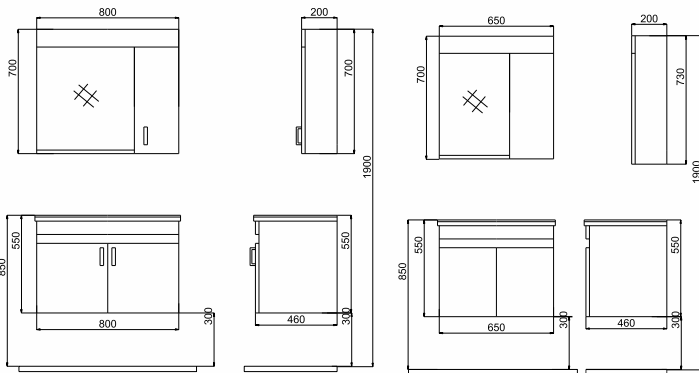

SPECIFICATION

MDF Lam Body, MDF Lam Flap
Mirror

Compatible Washbasin :
LINE 80 cm : 70LN210080.00.1.1.01
LINE 65 cm : 70LN210065.00.1.1.01

Color Options