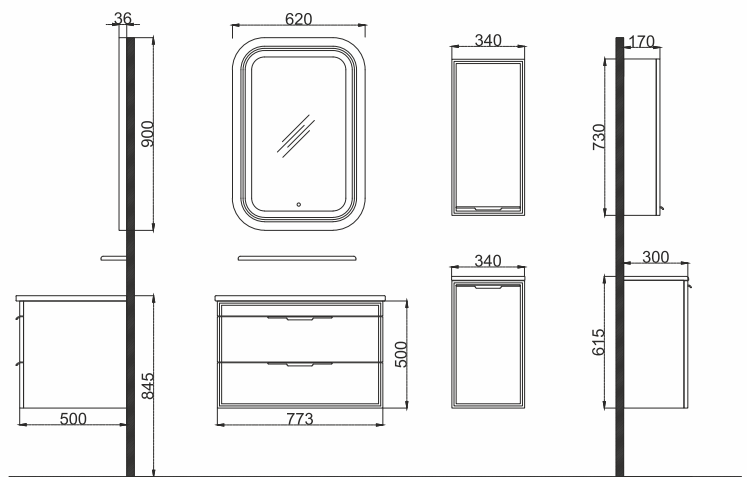

CARELIA 80

COLOR	CODE	PRODUCT	DIMENSIONS
WHITE	20CA01080.01.00.01	Carelia 80 Vanity Unit	773 x 500 x 500
	20CA06001.01.00.01	Carelia 80 Wall Cabinet	620 x 900 x 36
	SET20.CARELIA080.001	Carelia 80 Set	-
	20CA04034.01.00.01	Carelia Tall Unit	340 x 1345 x 300
ANTHRACITE	20CA01080.08.00.01	Carelia 80 Vanity Unit	773 x 500 x 500
	20CA06001.08.00.01	Carelia 80 Wall Cabinet	620 x 900 x 36
	SET20.CARELIA080.002	Carelia 80 Set	-
	20CA04034.08.00.01	Carelia Tall Unit	340 x 1345 x 300

SPECIFICATION

Matte anthracite acrylic painted body, flaps & drawers
Fully open drawer with brake, Drawer with division
Softclose flap, Led light

Compatible Washbasin:
70NH21080.00.1.3.01

Color Options