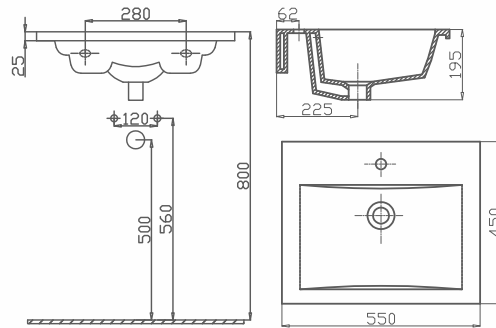

THIN WASHBASIN 55 CM

Code	Product	Pallet/Pcs.
70TH21055.00.1.1.01	Vanity Washbasin 55cm	K24