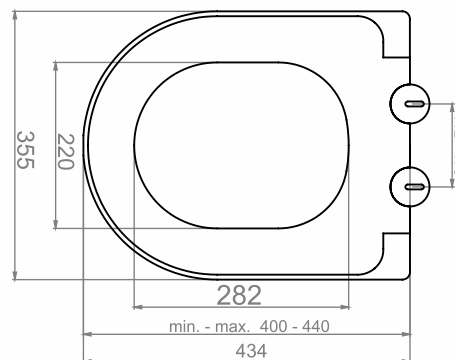

SEAT COVERS

STAR SEAT COVER (TOP TIGHTENING)

Code 31SR01002.03.0.2.01 Product Star Seat Cover Duroplast Softclose

Pallet/Pcs. 10 / 200

STAR SEAT COVER PP SOFTCLOSE

Code 32SR01002.03.0.0.01 Product Star Seat Cover PP Softclose

Pallet/Pcs. 10 / 200

GALAXY SEAT COVER (TOP TIGHTENING)

Code 31GY01002.03.0.2.01 Product Galaxy Seat Cover Duroplast Softclose

Pallet/Pcs. 10 / 200