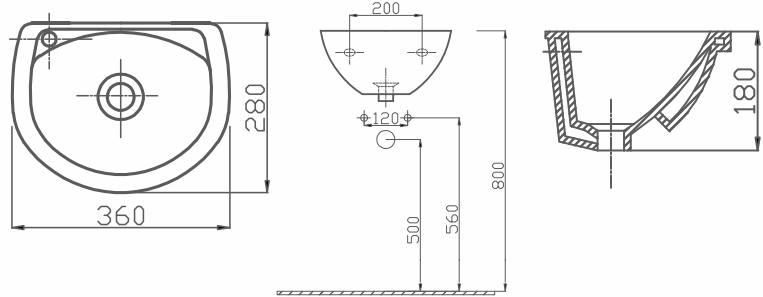

PROJECT WASHBASIN 28x36 CM

Code	Product	Pallet/Pcs.
70TK22036.00.1.1.01	Single Washbasin With Tap Hole 28x36	A54