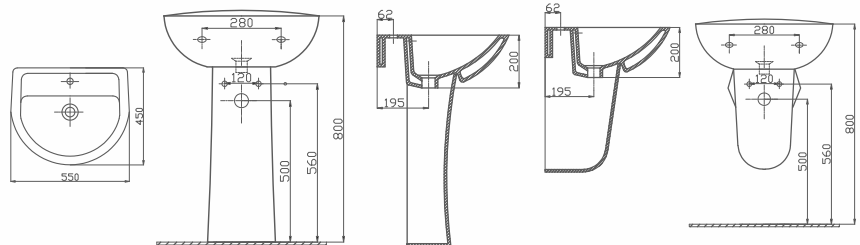

SAFRAN WASHBASIN 45x55 CM

Code	Product	Pallet/Pcs.
70SF20055.00.1.1.01	Washbasin 45 x 55 cm	A32/K24
70IN30002.00.2.2.01	Full Pedestal	A32/K40
70IN31001.00.2.2.01	Half Pedestal	A32/K32
-	Washbasin & Full Pedestal	-
-	Washbasin & Half Pedestal	-

Color: White