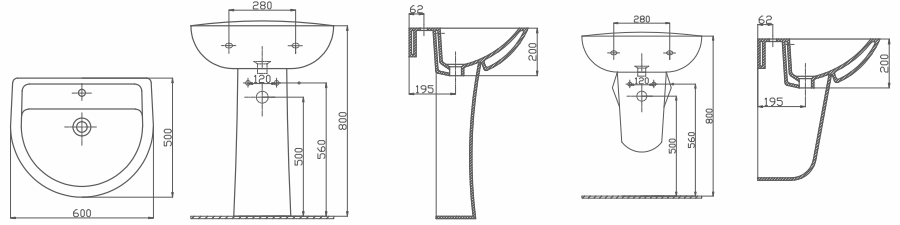

SAFRAN WASHBASIN 50x60 CM

Code	Product	Pallet/Pcs.
70SF20060.00.1.1.01	Washbasin 50 x 60 cm	A22/K14
70IN30002.00.2.2.01	Full Pedestal	A32/K40
70IN31002.00.2.2.01	Half Pedestal	A32/K32
-	Washbasin & Full Pedestal	-
-	Washbasin & Half Pedestal	-

Color: White