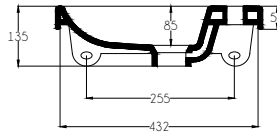

VANITY WASHBASIN 25x 45 CM

Code	Product	Pallet/Pcs.
70TK21045.00.1.1.01	Washbasin 25x45 cm	56