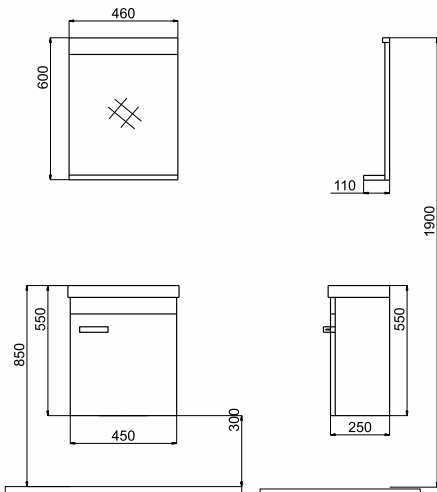

SLIM 45

COLOR	CODE	PRODUCT	DIMENSIONS
WHITE	20SM01045.01.00.01	Slim 45 Vanity Unit	450 x 600 x 250
	20SM03045.01.00.01	Slim 45 Wall Cabinet	450 x 600 x 110
	SET20.SLIM045.001	Slim 45 Set	-
WHITE BLACK	20SM01045.24.00.01	Slim 45 Vanity Unit	450 x 600 x 250
	20SM03045.24.00.01	Slim 45 Wall Cabinet	450 x 600 x 110
	SET20.SLIM045.002	Slim 45 Set	-
WHITE RED	20SM01045.27.00.01	Slim 45 Vanity Unit	450 x 600 x 250
	20SM03045.27.00.01	Slim 45 Wall Cabinet	450 x 600 x 110
	SET20.SLIM045.004	Slim 45 Set	-
WHITE VENEZIA	20SM01045.32.00.01	Slim 45 Vanity Unit	450 x 600 x 250
	20SM03045.32.00.01	Slim 45 Wall Cabinet	450 x 600 x 110
	SET20.SLIM045.003	Slim 45 Set	-

SPECIFICATION

Body & Flap MDF Lam, Mirror

Compatible Washbasin : 70TK23045.00.1.1.01

Color Options