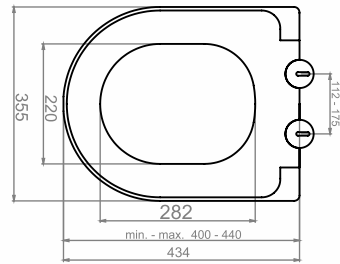

GALAXY SEAT COVER ANTHRACITE

Code	Product	Pallet/Pcs.
31GY01002.04.0.0.01	Galaxy Seat Cover Anthracite Duroplast Softclose	10 / 200