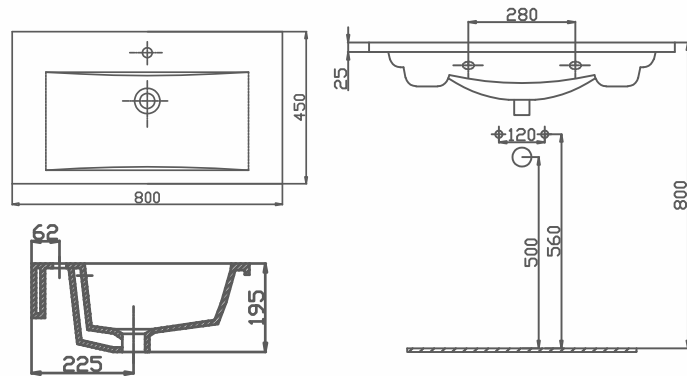

THIN WASHBASIN 80 CM

Code	Product	Pallet/Pcs.
70TH21080.00.1.1.01	Vanity Washbasin 80cm	K12