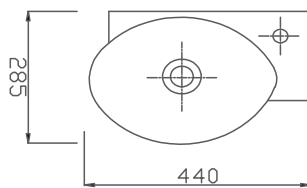

VANITY WASHBASIN 45 CM

Code	Product	Pallet/Pcs.
70TK23146.00.1.1.01	Washbasin 45 cm	K42