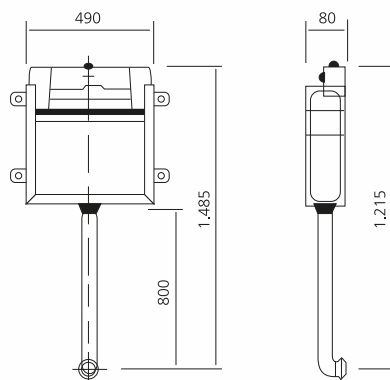

CONCEALED CISTERN (SQUATTING PAN)

Code

41BC03003.00.0.0.01

Product

Concealed Cistern for Squatting Pan