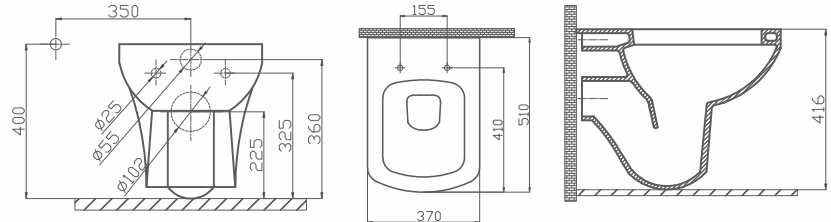

GIDEROS WALL HUNG WC

Code	Product	Pallet/Pcs.
70GD02001.00.1.1.01	Wall Hung WC	A18/K15
32SE01002.03.0.0.01	Space Seat Cover PP Softclose	K10
31SE01002.03.0.2.01	Space Seat Cover Duroplast Softclose	K10

Color: White