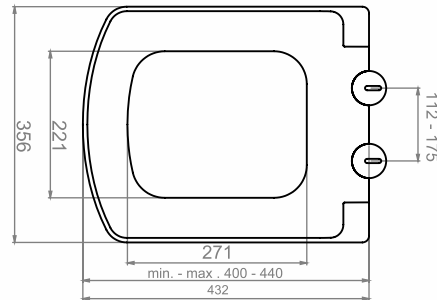

SPACE SEAT COVER (TOP TIGHTENING)

Code	Product	Pallet/Pcs.
31SE01002.03.0.2.01	Space Seat Cover Duroplast Softclose	10 / 200

SPACE SEAT COVER (TOP TIGHTENING)

Code	Product	Pallet/Pcs.
31SE01002.04.0.0.01	Space Seat Cover Anthracite Duroplast Softclose	10 / 200