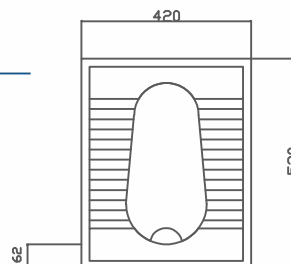

## SQUATTING PAN

Code  
70TT43001.00.2.1.01

Product  
Slim Squatting Pan (42 x 52 cm)

Pallet/Pcs.  
A28/K20

Color: White