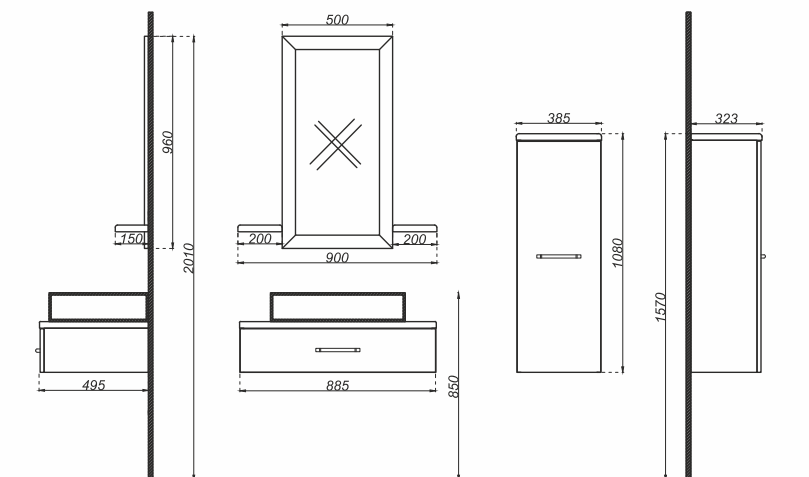

COLOR	PRODUCT	PRODUCT	DIMENSIONS
BLACK SOLID WOOD	20AN01090.20.00.01	Arwen 90 Vanity Unit	900 x 360 x 500
	20AN06001.20.00.01	Arwen 90 Wall Cabinet	900 x 960 x 18
	SET20.ARWEN090.001	Arwen 90 Set	-
	20AN04039.20.00.01	Arwen Tall Unit	1080 x 390 x 320

Compatible Washbasin: 70CL23060.30.1.3.01

Color Options

SPECIFICATION

Body and flaps MDF Lam, Countertop Washbasin,
Soft Close Drawer, Massive Table
Membrane Coating Frame Mirror, Wooden Right Left Shelves