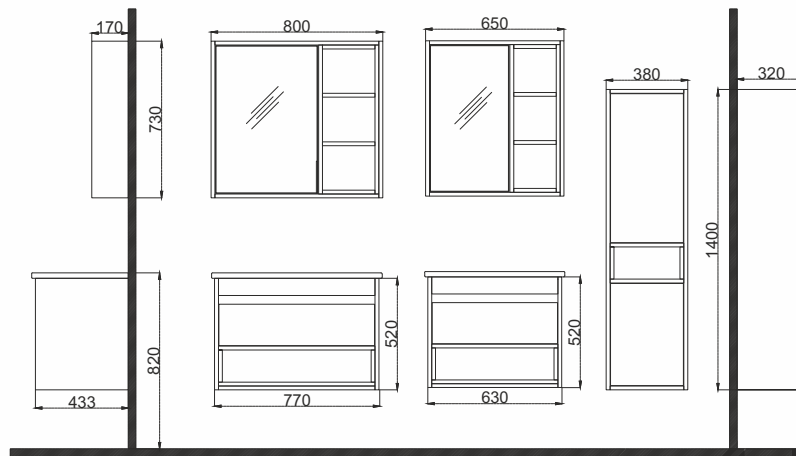

Compatible Washbasin:

THIN 80 CM: 70TH21080.00.1.1.01
THIN 65 CM: 70TH21065.00.1.1.01