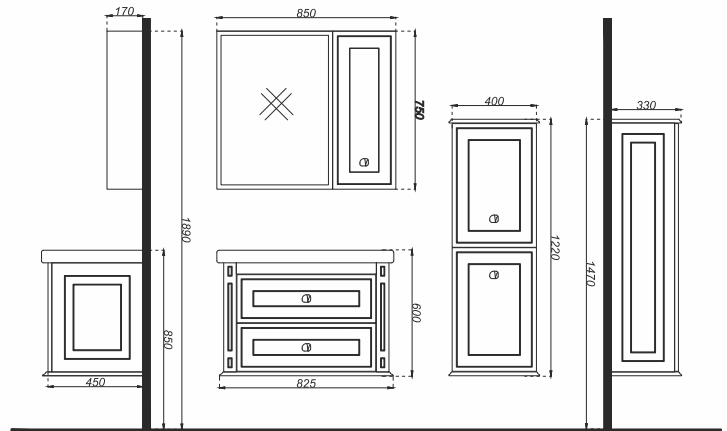

MADRID 85

COLOR	CODE	PRODUCT	DIMENSIONS
CREAM	20MD01085.02.00.01	Madrid 85 Vanity Unit	825 x 600 x 450
	20MD02085.02.00.01	Madrid 85 Wall Cabinet	850 x 750 x 170
	SET20.MADRID085.002	Madrid 85 Set	-
	20MD04040.02.00.01	Madrid Tall Unit	1220 x 400 x 330
ANTHRACITE	20MD01085.08.00.01	Madrid 85 Vanity Unit	825 x 600 x 450
	20MD02085.08.00.01	Madrid 85 Wall Cabinet	850 x 750 x 170
	SET20.MADRID085.003	Madrid 85 Set	-
	20MD04040.08.00.01	Madrid Tall Unit	1220 x 400 x 330

SPECIFICATION

Membrane Coated Body and Drawers
Fully Open Softclose Drawers

Color Options

Anthracite

Cream