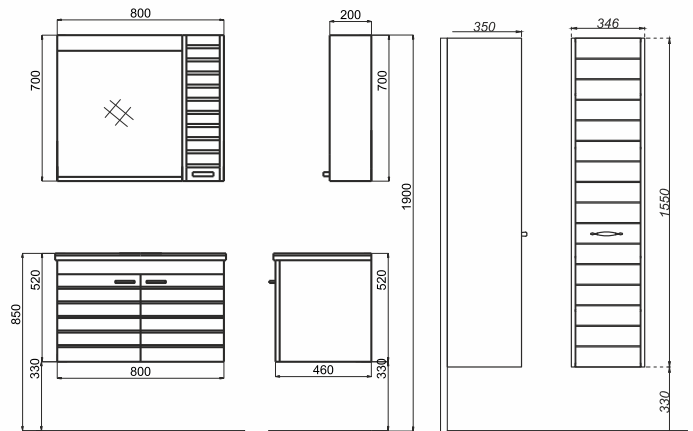

HELEN 80

COLOR	CODE	PRODUCT	DIMENSION
WHITE	20HN01080.01.00.01	Helen 80 Vanity Unit	800 x 520 x 460
	20HN02080.01.00.01	Helen 80 Wall Cabinet	800 x 700 x 200
	SET20.HELEN080.001	Helen 80 Set	-
	20HN04035.01.00.01	Helen Tall Unit	1550 x 350 x 346
WHITE GOLD	20HN01080.22.00.01	Helen 80 Vanity Unit	800 x 520 x 460
	20HN02080.22.00.01	Helen 80 Wall Cabinet	800 x 700 x 200
	SET20.HELEN080.002	Helen 80 Set	-
	20HN04035.22.00.01	Helen Tall Unit	1550 x 350 x 346
WHITE GOLD	20HN01080.30.00.01	Helen 80 Vanity Unit	800 x 520 x 460
	20HN02080.30.00.01	Helen 80 Wall Cabinet	800 x 700 x 200
	SET20.HELEN080.003	Helen 80 Set	-
	20HN04035.30.00.01	Helen Tall Unit	1550 x 350 x 346

Compatible Washbasin:
THIN:70TH21080.00.1.1.01

Color Options

SPECIFICATION

MDF Lam Body, Membrane Flaps
Softclose Flaps, Mirror