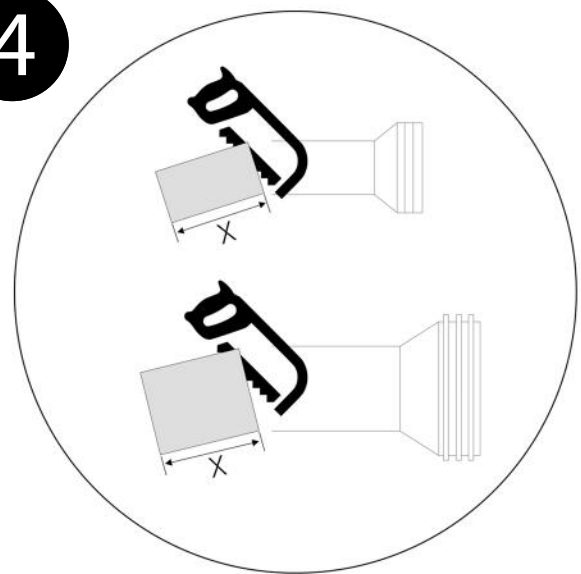

TR

DUVARA SIFIR TEK KLOZET
MONTAJI

EN

BACK TO WALL SINGLE
WC INSTALLATION

1

2

3

4