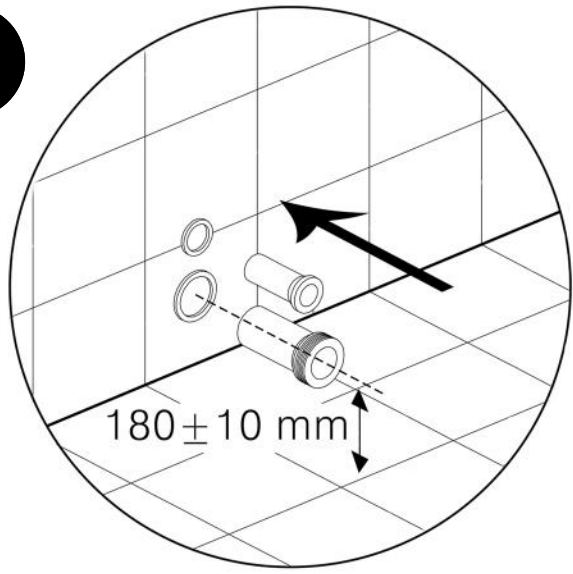

TR

DUVARA SIFIR TEK KLOZET
MONTAJI

EN

BACK TO WALL SINGLE
WC INSTALLATION

1

2

3

4