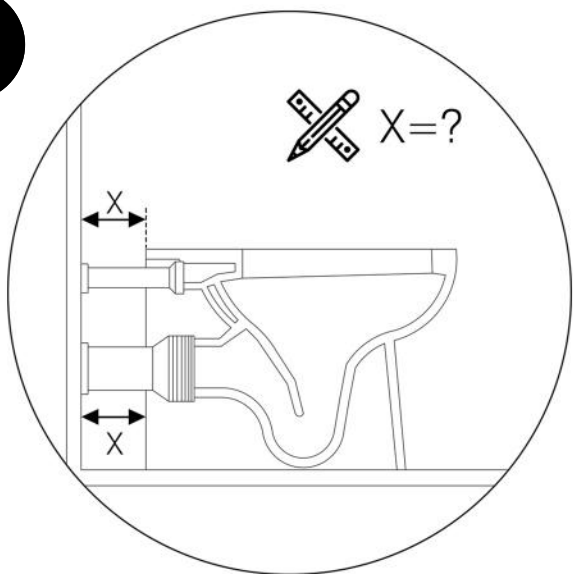

TR

DUVARA SIFIR TEK KLOZET
MONTAJI

EN

BACK TO WALL SINGLE
WC INSTALLATION

1

2

3

4