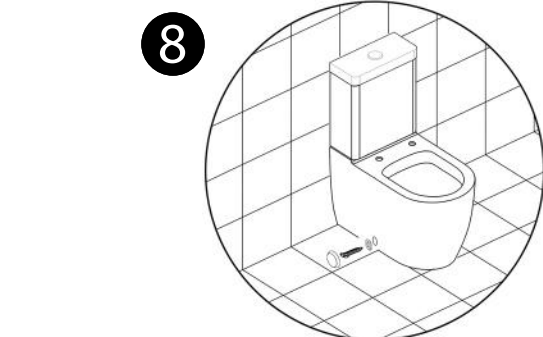

ALT TAN ÇIKIŞLI BAĞLANTI / S-TRAP 1.2